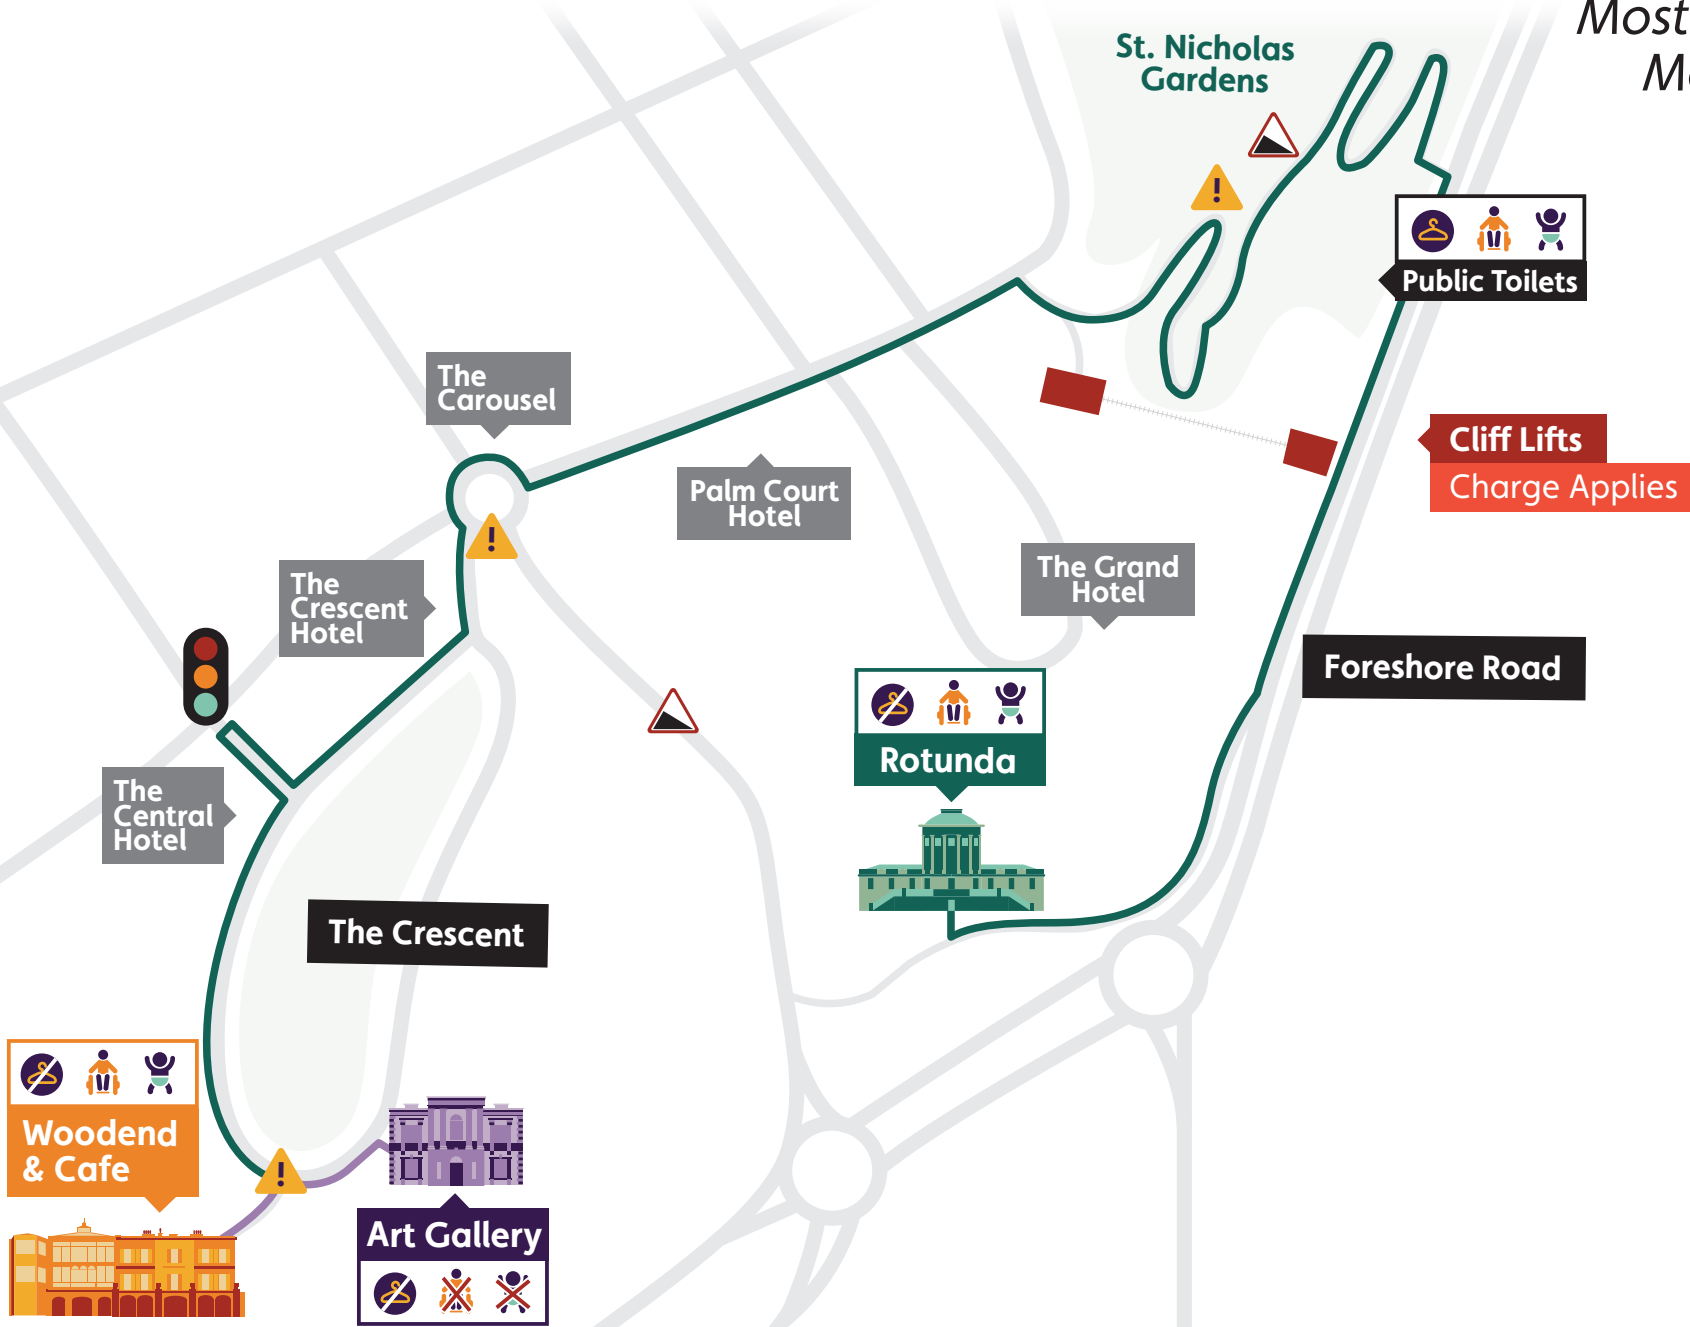

Mobility Access Map

Scarborough Museums and Galleries Most Accessible Route Mobility Scooters & Wheelchairs

- Hill
- Changing Place
- Accessible Toilets
- Baby Changing
- No Changing Place
- No Accessible Toilets
- No Baby Changing
- Warning Spot
- Traffic Lights

- Woodend to Art Gallery Route
- The Crescent to Rotunda Route

Route Timing
20 - 30 minutes
based on powered
mobility scooter