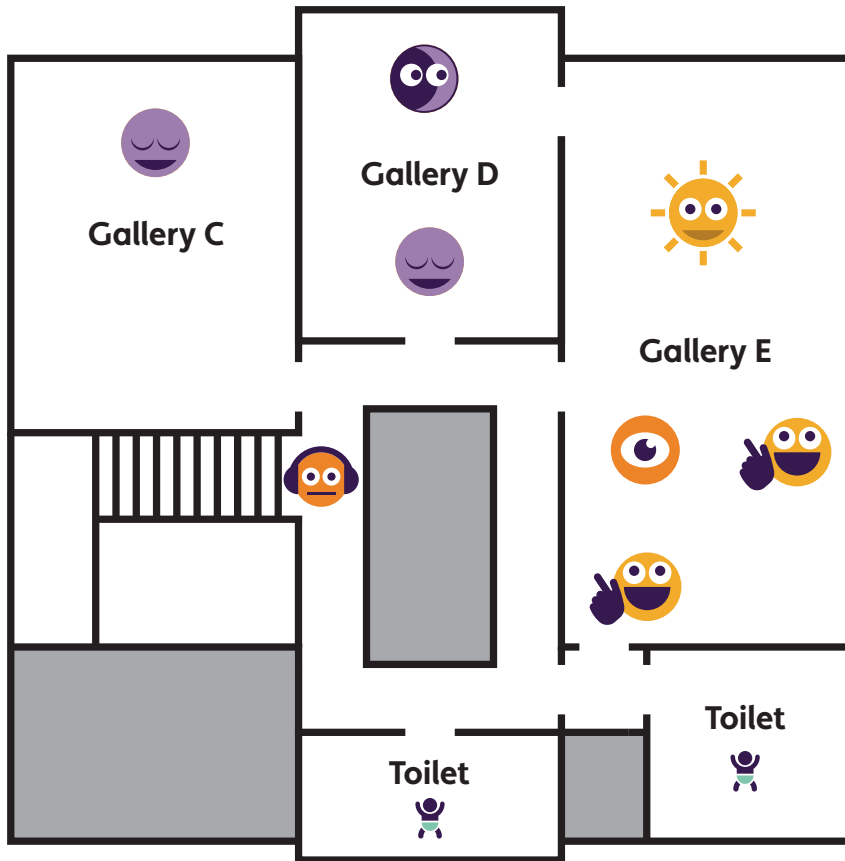

# Sensory Map

# Scarborough Art Gallery Ground Floor

 Accessible toilets available at Woodend.

\*Some days this will be a quiet space, other days it will be busy, dependent on activity.

†Please check with staff to find out when a Space to Be is open.