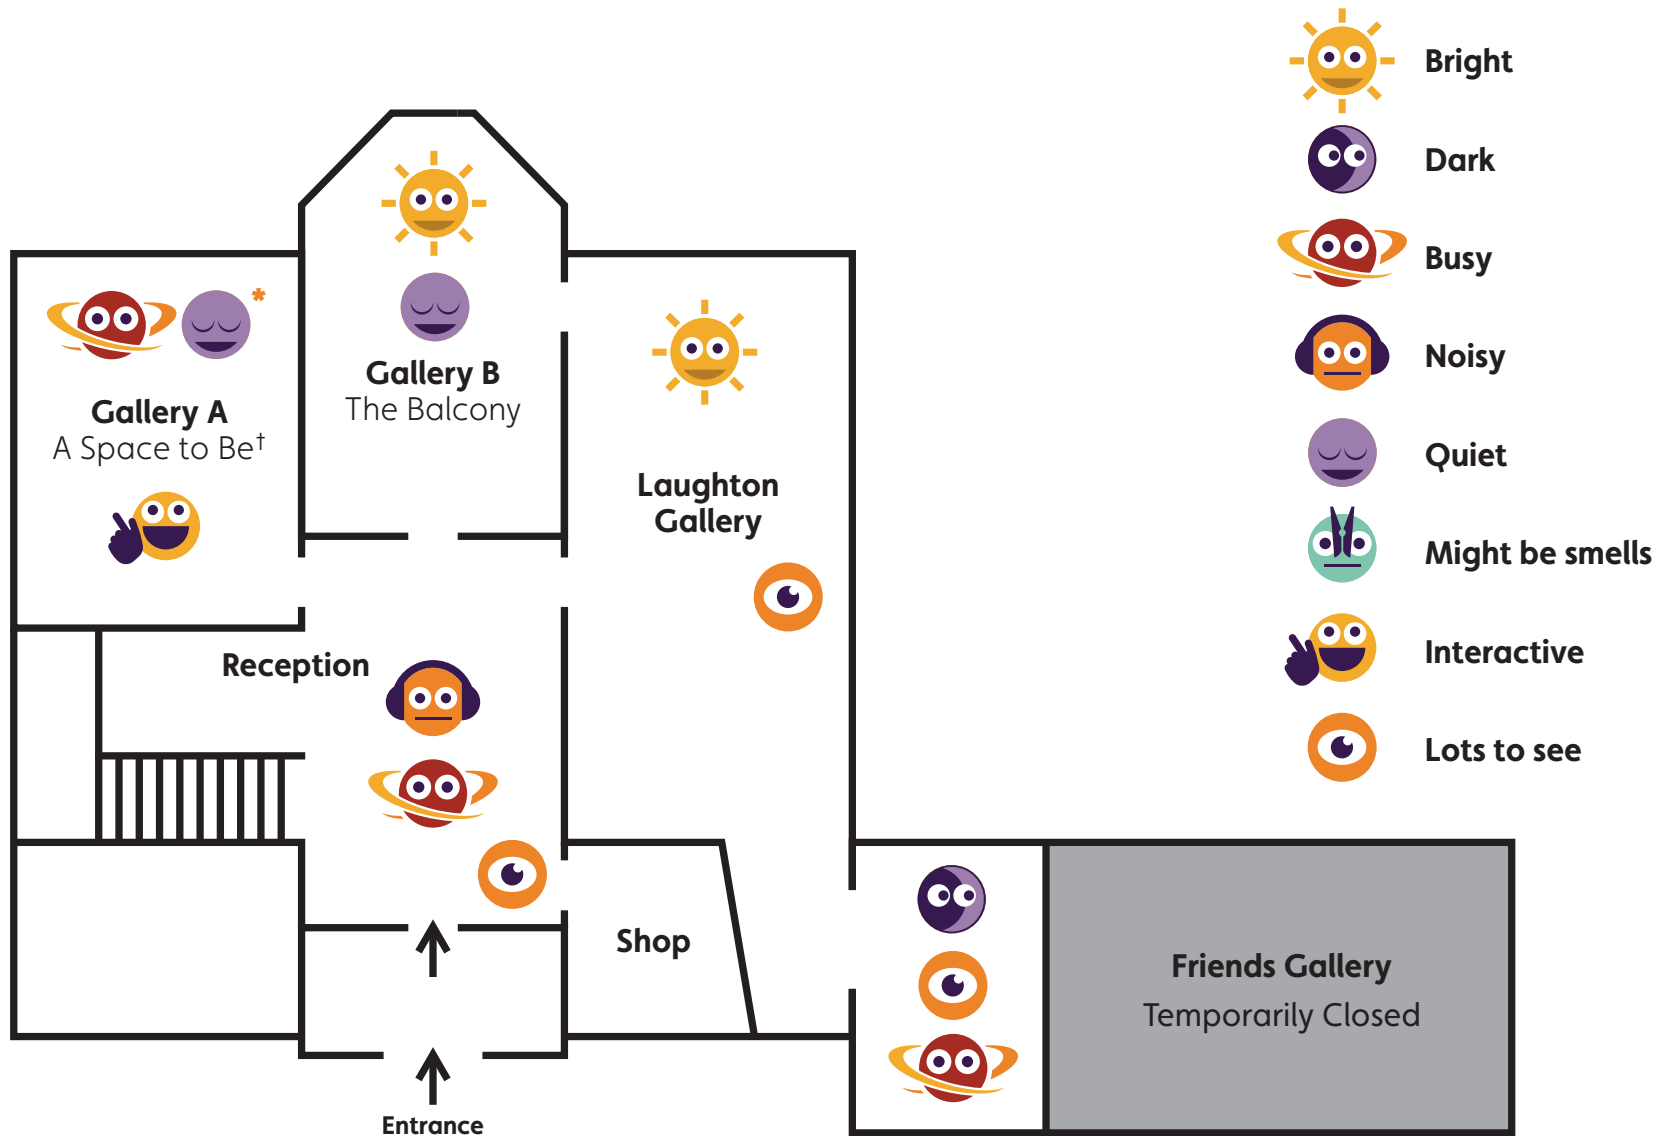

Sensory Map

Scarborough Art Gallery Ground Floor

 Accessible toilets available at Woodend.

*Some days this will be a quiet space, other days it will be busy, dependent on activity.

†Please check with staff to find out when a Space to Be is open.

Sensory Map

Scarborough Art Gallery First Floor

-  Bright
 -  Dark
 -  Busy
 -  Noisy
 -  Quiet
 -  Might be smells
 -  Interactive
 -  Lots to see
-
-  Accessible Toilets
 -  Baby change