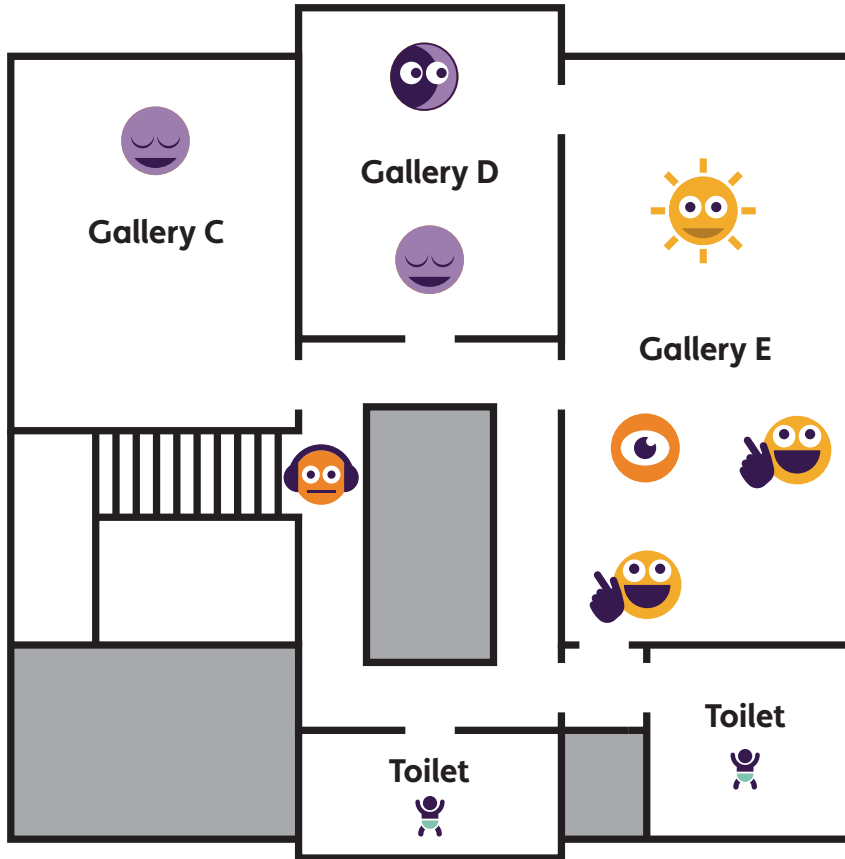

Sensory Map

Scarborough Art Gallery Ground Floor

 Accessible toilets available at Woodend.

*Some days this will be a quiet space, other days it will be busy, dependent on activity.

†Please check with staff to find out when a Space to Be is open.

Sensory Map

Scarborough Art Gallery First Floor

-  Bright
 -  Dark
 -  Busy
 -  Noisy
 -  Quiet
 -  Might be smells
 -  Interactive
 -  Lots to see
-
-  Accessible Toilets
 -  Baby change