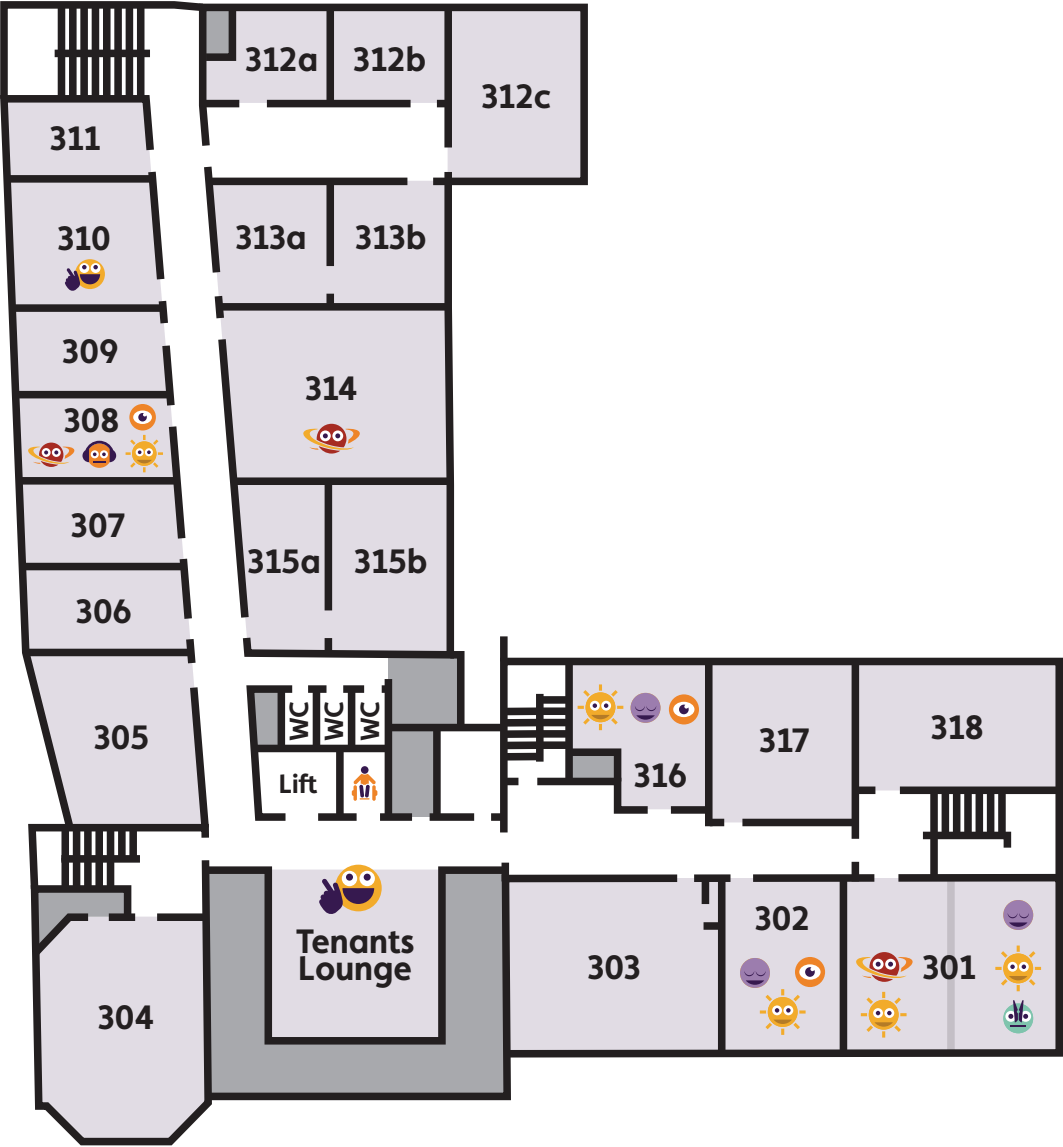

Rotunda
Museum
Museum of Coastal
Heritage and Geology

Sensory Maps

Sensory Map

Rotunda Museum Ground Floor

- Bright
 - Dark
 - Busy
 - Noisy
 - Quiet
 - Might be smells
 - Interactive
 - Lots to see
-
- Accessible Toilets
 - Baby change

Sensory Map

Rotunda Museum First Floor

Sensory Map

Rotunda Museum Second Floor

Woodend
Gallery and Studios

Sensory Maps

Sensory Map

Woodend Gallery and Studios Ground Floor

Sensory Map

Woodend Gallery and Studios First Floor

-  **Bright**
 -  **Dark**
 -  **Busy**
 -  **Noisy**
 -  **Quiet**
 -  **Might be smells**
 -  **Interactive**
 -  **Lots to see**
 -  **Bookable Space**
 -  **Private Space
By Invitation Only**
-
-  **Accessible Toilets**
 -  **Baby change**

Sensory Map

Woodend Gallery and Studios Second Floor

-  Bright
-  Dark
-  Busy
-  Noisy
-  Quiet
-  Might be smells
-  Interactive
-  Lots to see
-  Bookable Space
-  Private Space
By Invitation Only

Apologies but currently, this floor is not accessible to people with severe mobility issues