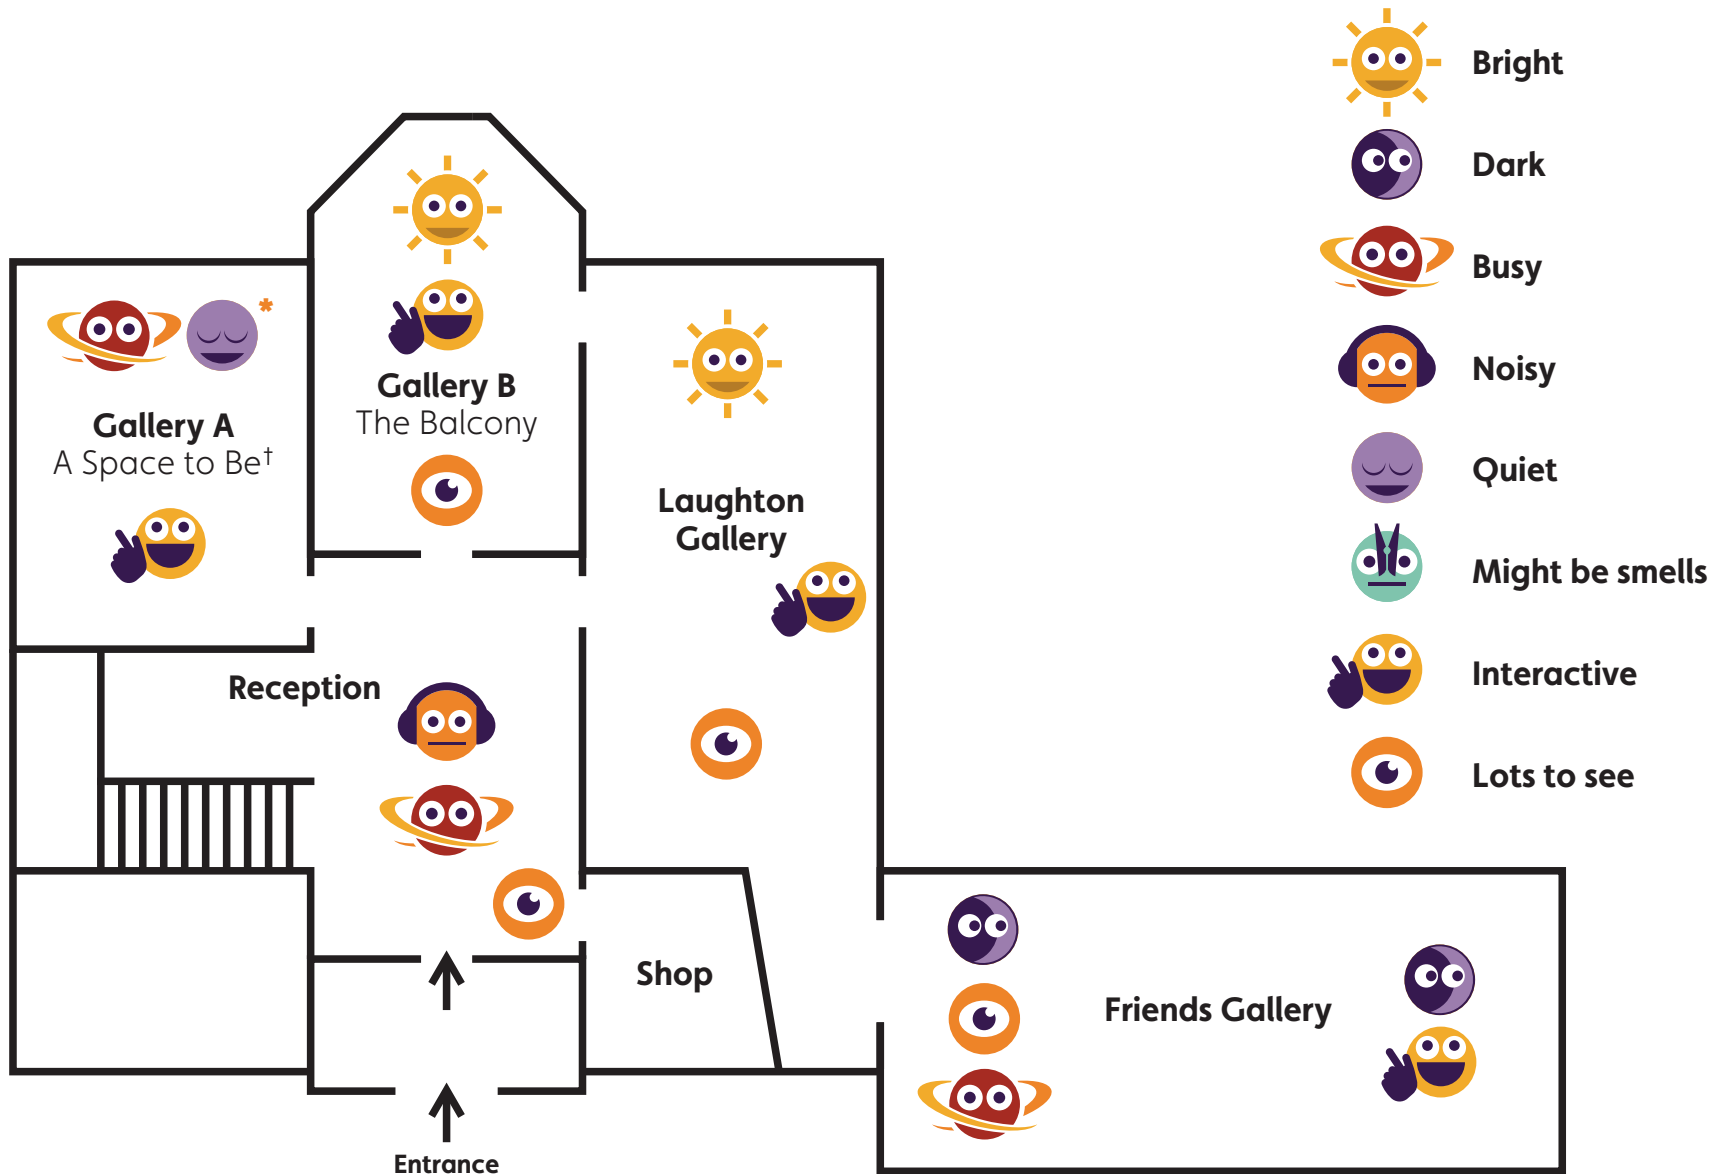

Contents

Scarborough
Art Gallery

Sensory Maps

Sensory Map

Scarborough Art Gallery Ground Floor

Accessible toilets available at Woodend.

*Some days this will be a quiet space, other days it will be busy, dependent on activity.

†Please check with staff to find out when a Space to Be is open.

Sensory Map

Scarborough Art Gallery First Floor

-  Bright
 -  Dark
 -  Busy
 -  Noisy
 -  Quiet
 -  Might be smells
 -  Interactive
 - 
-
-  Accessible Toilets
 -  Baby change

Rotunda
Museum
Museum of Coastal
Heritage and Geology

Sensory Maps

Sensory Map

Rotunda Museum Ground Floor

- Bright
 - Dark
 - Busy
 - Noisy
 - Quiet
 - Might be smells
 - Interactive
 - Lots to see
-
- Accessible Toilets
 - Baby change

Sensory Map

Rotunda Museum First Floor

Sensory Map

Rotunda Museum Second Floor

Woodend
Gallery and Studios

Sensory Maps

Sensory Map

Woodend Gallery and Studios Ground Floor