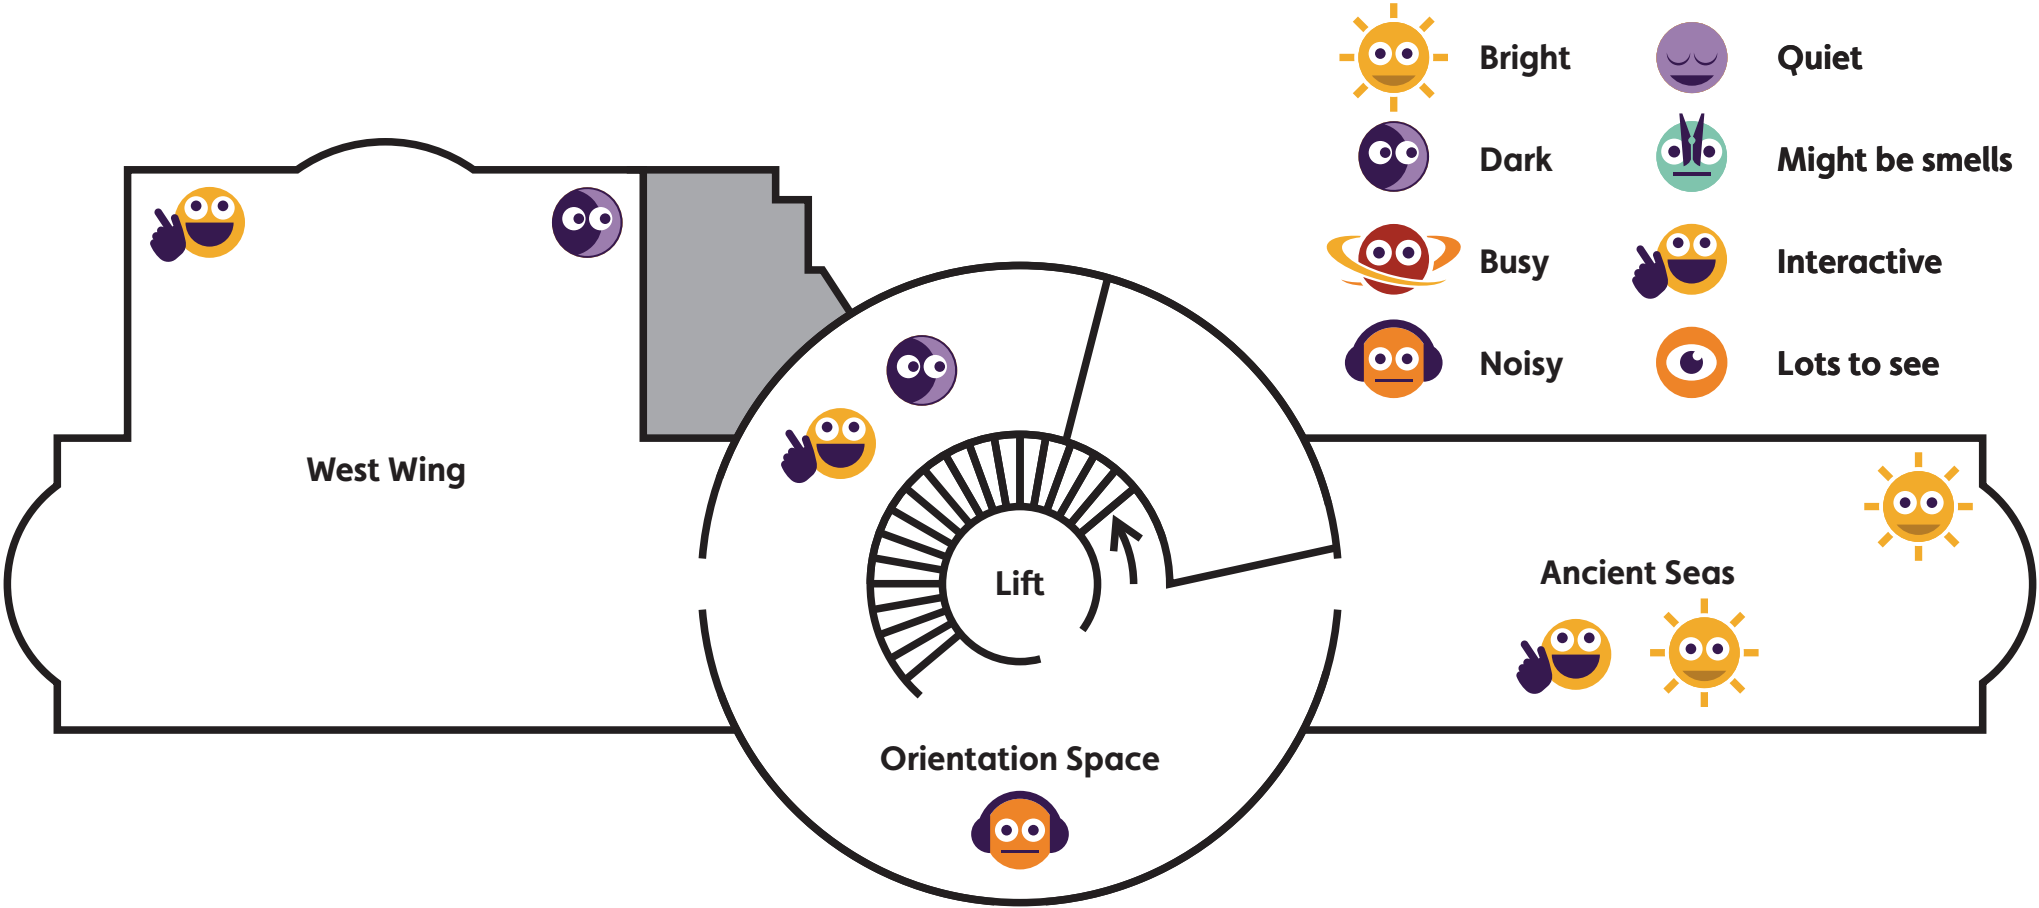

†Please check with staff to find out when a Space to Be is open.

Sensory Map

Scarborough Art Gallery First Floor

-  Bright
 -  Dark
 -  Busy
 -  Noisy
 -  Quiet
 -  Might be smells
 -  Interactive
 - 
-
-  Accessible Toilets
 -  Baby change

Rotunda
Museum
Museum of Coastal
Heritage and Geology

Sensory Maps

Sensory Map

Rotunda Museum Ground Floor

- Bright
 - Dark
 - Busy
 - Noisy
 - Quiet
 - Might be smells
 - Interactive
 - Lots to see
-
- Accessible Toilets
 - Baby change

Sensory Map

Rotunda Museum First Floor

Sensory Map

Rotunda Museum Second Floor

Woodend
Gallery and Studios

Sensory Maps

Sensory Map

Woodend Gallery and Studios Ground Floor