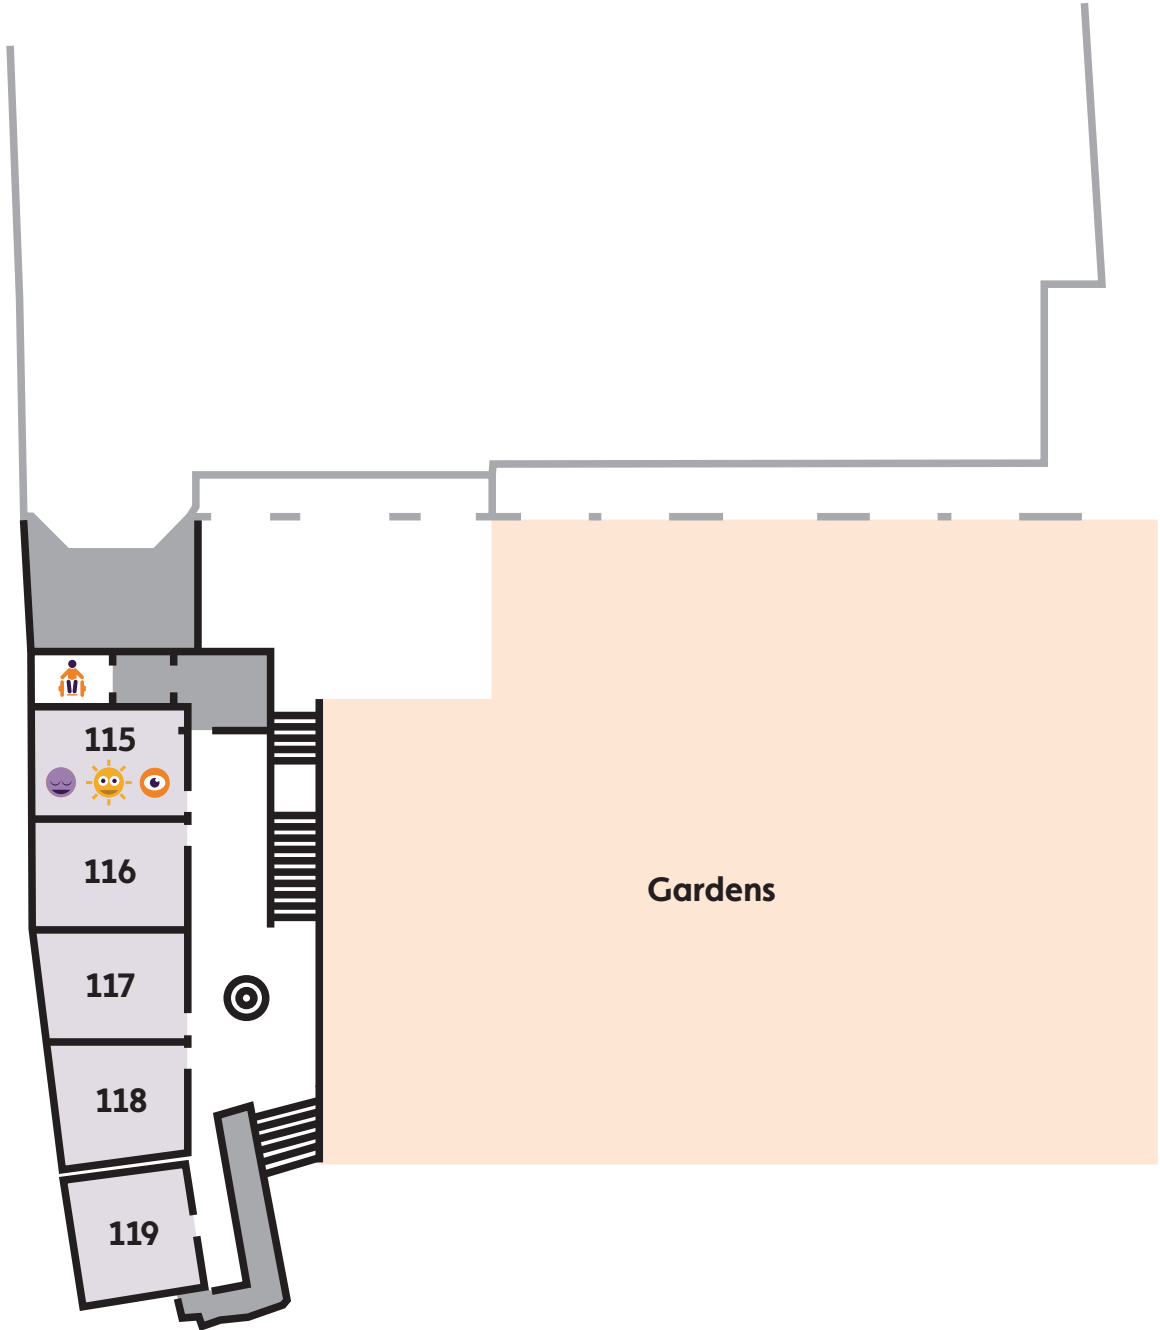

Sensory Map

Woodend Gallery and Studios Basement Floor

-  Bright
-  Dark
-  Busy
-  Noisy
-  Quiet
-  Might be smells
-  Interactive
-  Lots to see
-  Bookable Space
-  Private Space
By Invitation Only

-  Accessible Toilets
-  Baby change

Sensory Map

Woodend Gallery and Studios *Terrace Level*

-  **Bright**
-  **Dark**
-  **Busy**
-  **Noisy**
-  **Quiet**
-  **Might be smells**
-  **Interactive**
-  **Lots to see**
-  **Bookable Space**
-  **Private Space
By Invitation Only**

Sensory Map

Woodend Gallery and Studios *Garden Floor*

-  **Bright**
-  **Dark**
-  **Busy**
-  **Noisy**
-  **Quiet**
-  **Might be smells**
-  **Interactive**
-  **Lots to see**
-  **Bookable Space**
-  **Private Space
By Invitation Only**