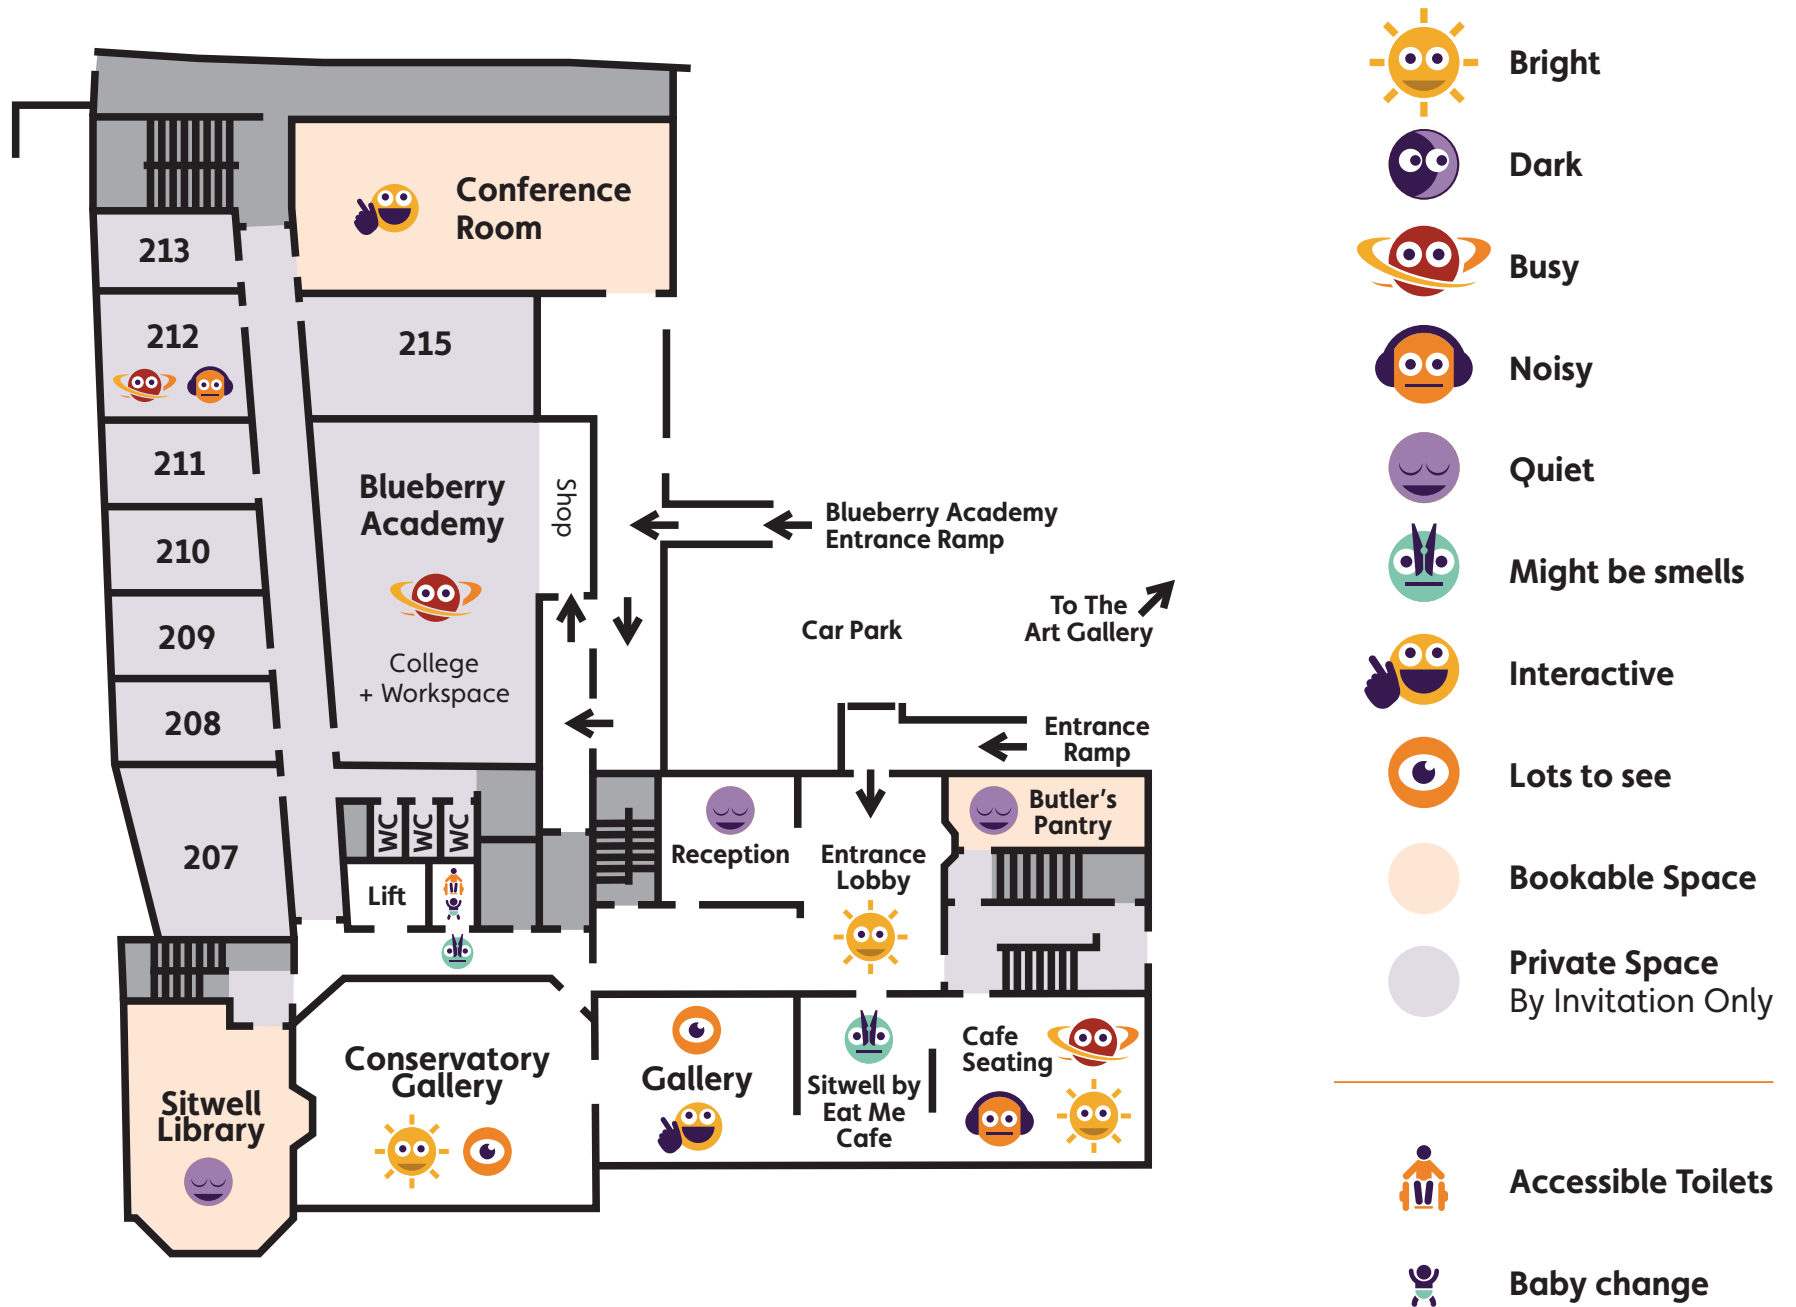

Rotunda
Museum
Museum of Coastal
Heritage and Geology

Sensory Maps

Sensory Map

Rotunda Museum Ground Floor

- Bright
 - Dark
 - Busy
 - Noisy
 - Quiet
 - Might be smells
 - Interactive
 - Lots to see
-
- Accessible Toilets
 - Baby change

Sensory Map

Rotunda Museum First Floor

Sensory Map

Rotunda Museum Second Floor

Woodend
Gallery and Studios

Sensory Maps

Sensory Map

Woodend Gallery and Studios Ground Floor

Sensory Map

Woodend Gallery and Studios First Floor

-  **Bright**
 -  **Dark**
 -  **Busy**
 -  **Noisy**
 -  **Quiet**
 -  **Might be smells**
 -  **Interactive**
 -  **Lots to see**
 -  **Bookable Space**
 -  **Private Space
By Invitation Only**
-
-  **Accessible Toilets**
 -  **Baby change**

Sensory Map

Woodend Gallery and Studios Second Floor

-  Bright
-  Dark
-  Busy
-  Noisy
-  Quiet
-  Might be smells
-  Interactive
-  Lots to see
-  Bookable Space
-  Private Space
By Invitation Only

Apologies but currently, this floor is not accessible to people with severe mobility issues