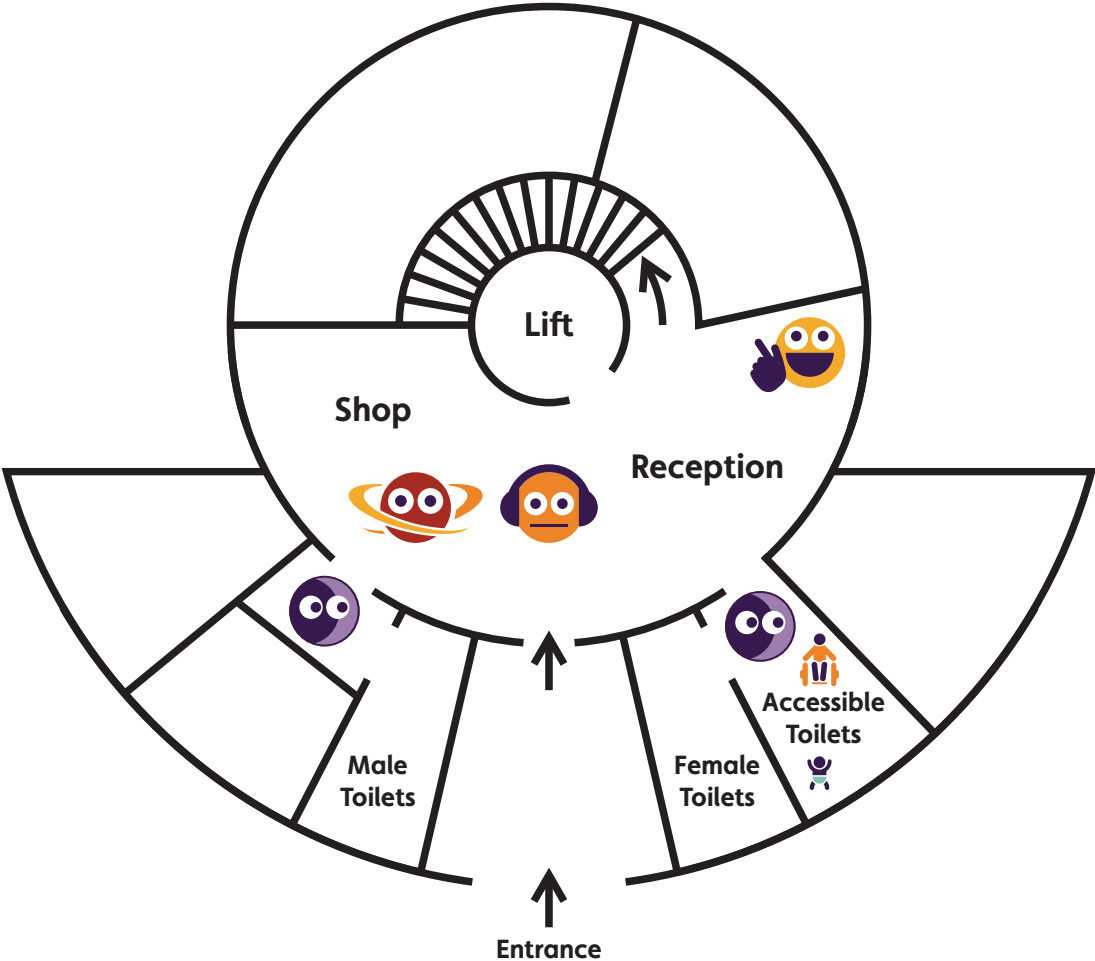

Contents

Scarborough
Art Gallery

Sensory Maps

Sensory Map

Scarborough Art Gallery Ground Floor

Accessible toilets available at Woodend.

*Some days this will be a quiet space, other days it will be busy, dependent on activity.

†Please check with staff to find out when a Space to Be is open.

Sensory Map

Scarborough Art Gallery First Floor

-  Bright
 -  Dark
 -  Busy
 -  Noisy
 -  Quiet
 -  Might be smells
 -  Interactive
 - 
-
-  Accessible Toilets
 -  Baby change

Rotunda
Museum
Museum of Coastal
Heritage and Geology

Sensory Maps

Sensory Map

Rotunda Museum Ground Floor

- Bright
 - Dark
 - Busy
 - Noisy
 - Quiet
 - Might be smells
 - Interactive
 - Lots to see
-
- Accessible Toilets
 - Baby change