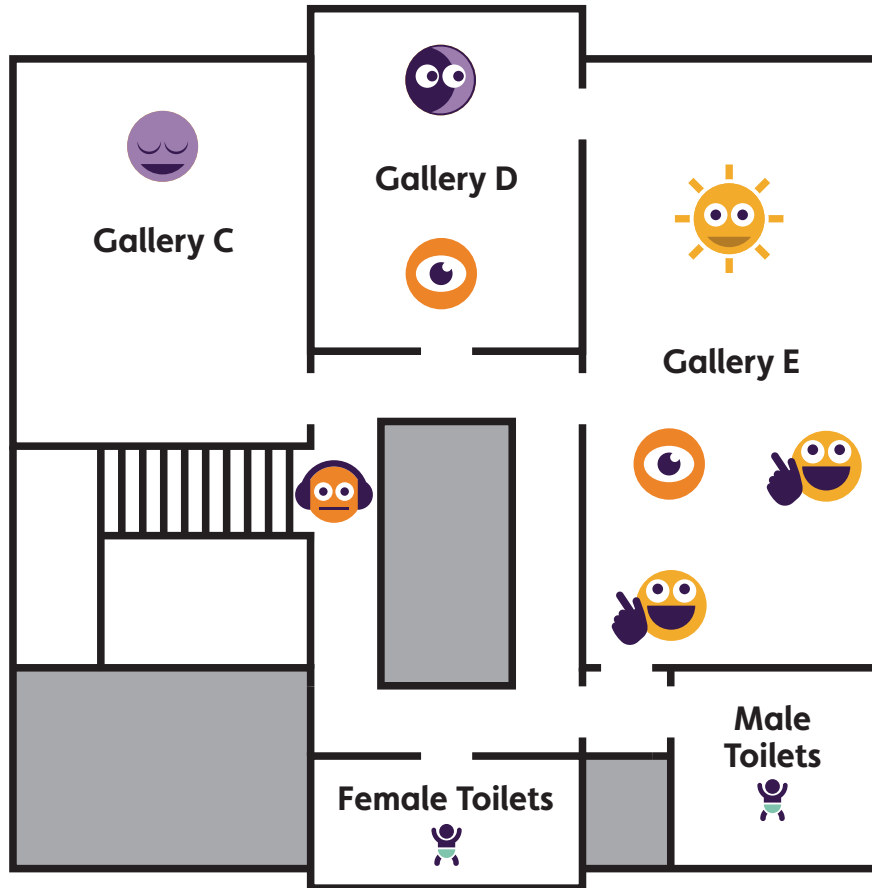

Contents

Scarborough
Art Gallery

Sensory Maps

Sensory Map

Scarborough Art Gallery Ground Floor

Accessible toilets available at Woodend.

*Some days this will be a quiet space, other days it will be busy, dependent on activity.

†Please check with staff to find out when a Space to Be is open.

Sensory Map

Scarborough Art Gallery First Floor

-  Bright
 -  Dark
 -  Busy
 -  Noisy
 -  Quiet
 -  Might be smells
 -  Interactive
 - 
-
-  Accessible Toilets
 -  Baby change

Rotunda
Museum
Museum of Coastal
Heritage and Geology

Sensory Maps

Sensory Map

Rotunda Museum Ground Floor

- Bright
 - Dark
 - Busy
 - Noisy
 - Quiet
 - Might be smells
 - Interactive
 - Lots to see
-
- Accessible Toilets
 - Baby change

Sensory Map

Rotunda Museum First Floor

Sensory Map

Rotunda Museum Second Floor

Woodend
Gallery and Studios

Sensory Maps

Sensory Map

Woodend Gallery and Studios Ground Floor