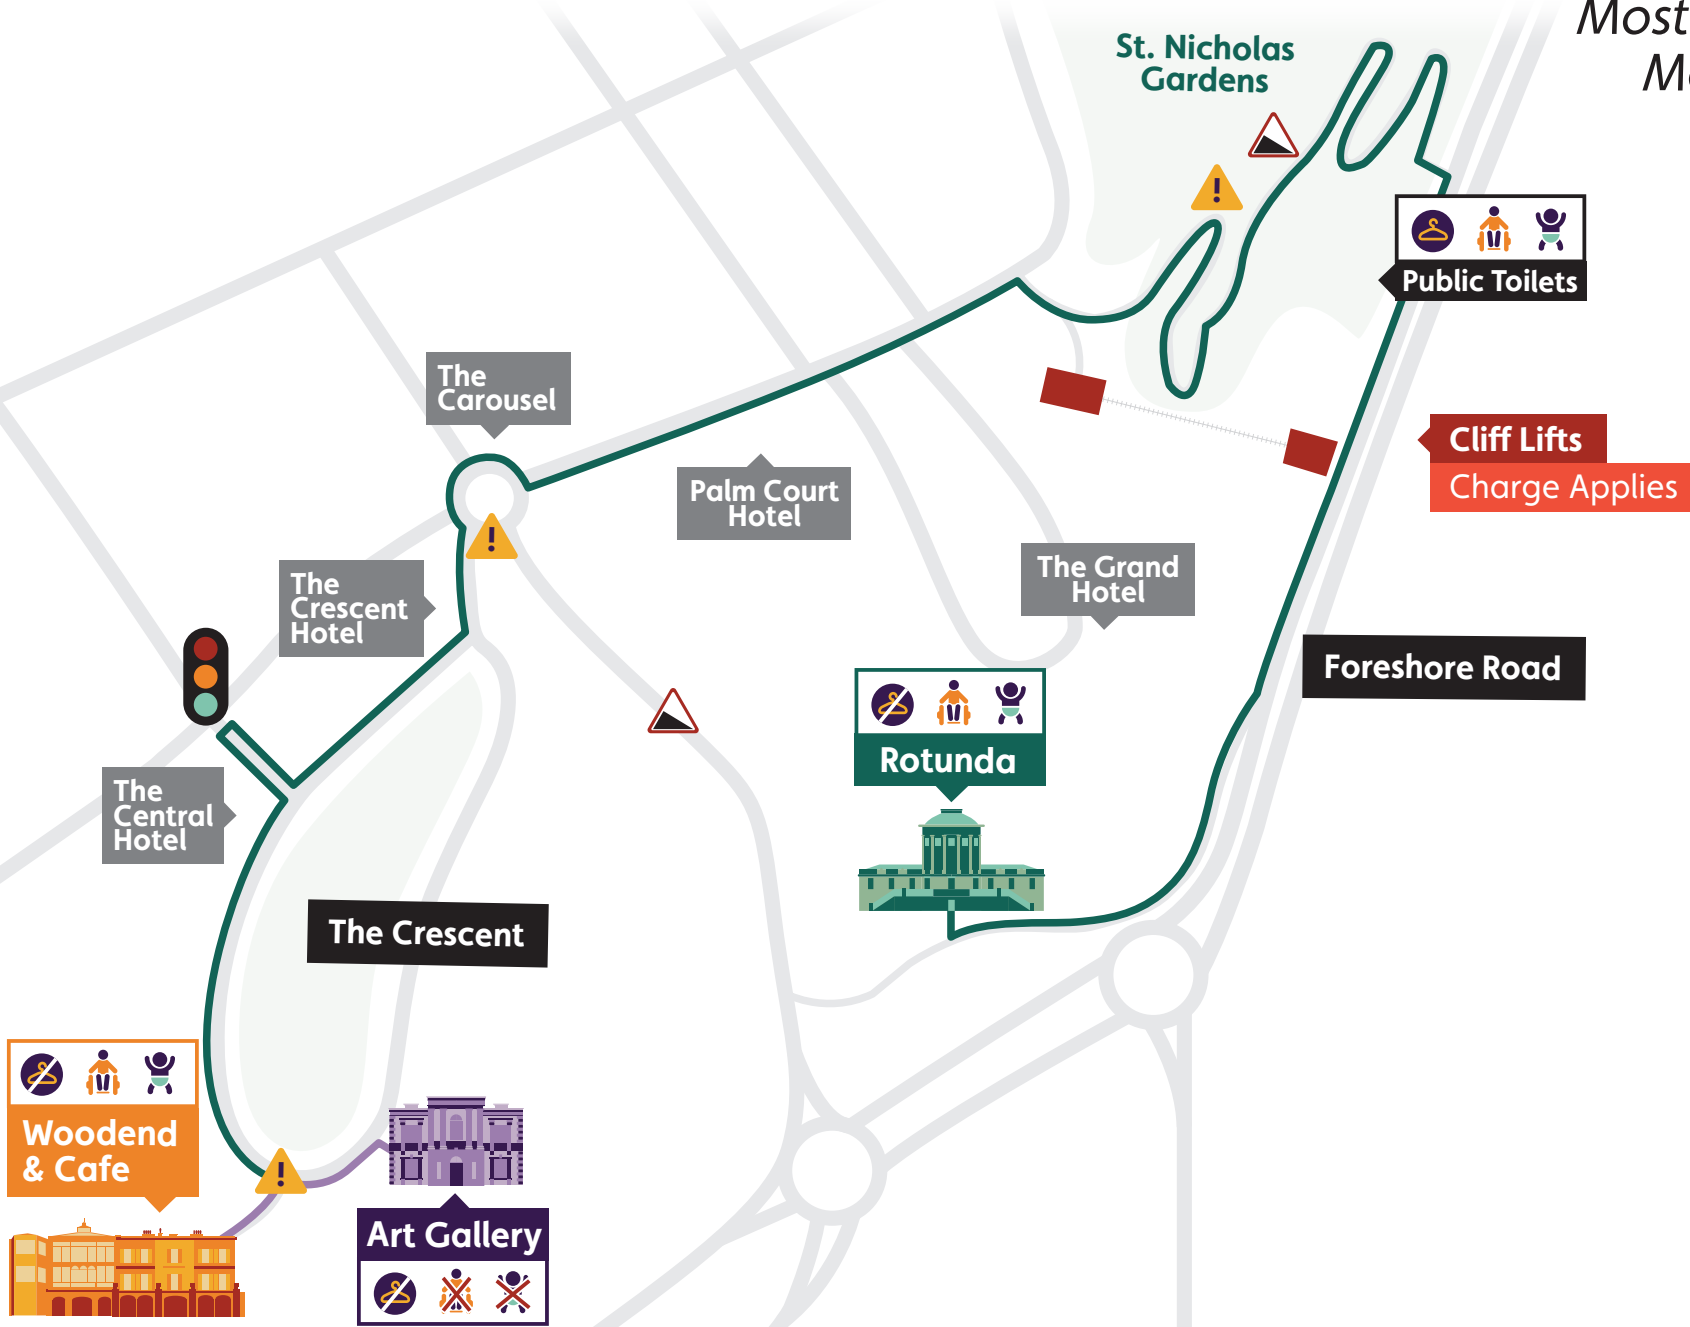

-
-  **Accessible Toilets**
 -  **Baby change**

Scarborough
Museums and Galleries
Shaping the world around you

Accessible Route Map

Mobility Access Map

Scarborough Museums and Galleries Most Accessible Route Mobility Scooters & Wheelchairs

- Hill
- Changing Place
- Accessible Toilets
- Baby Changing
- No Changing Place
- No Accessible Toilets
- No Baby Changing
- Warning Spot
- Traffic Lights

- Woodend to Art Gallery Route
- The Crescent to Rotunda Route