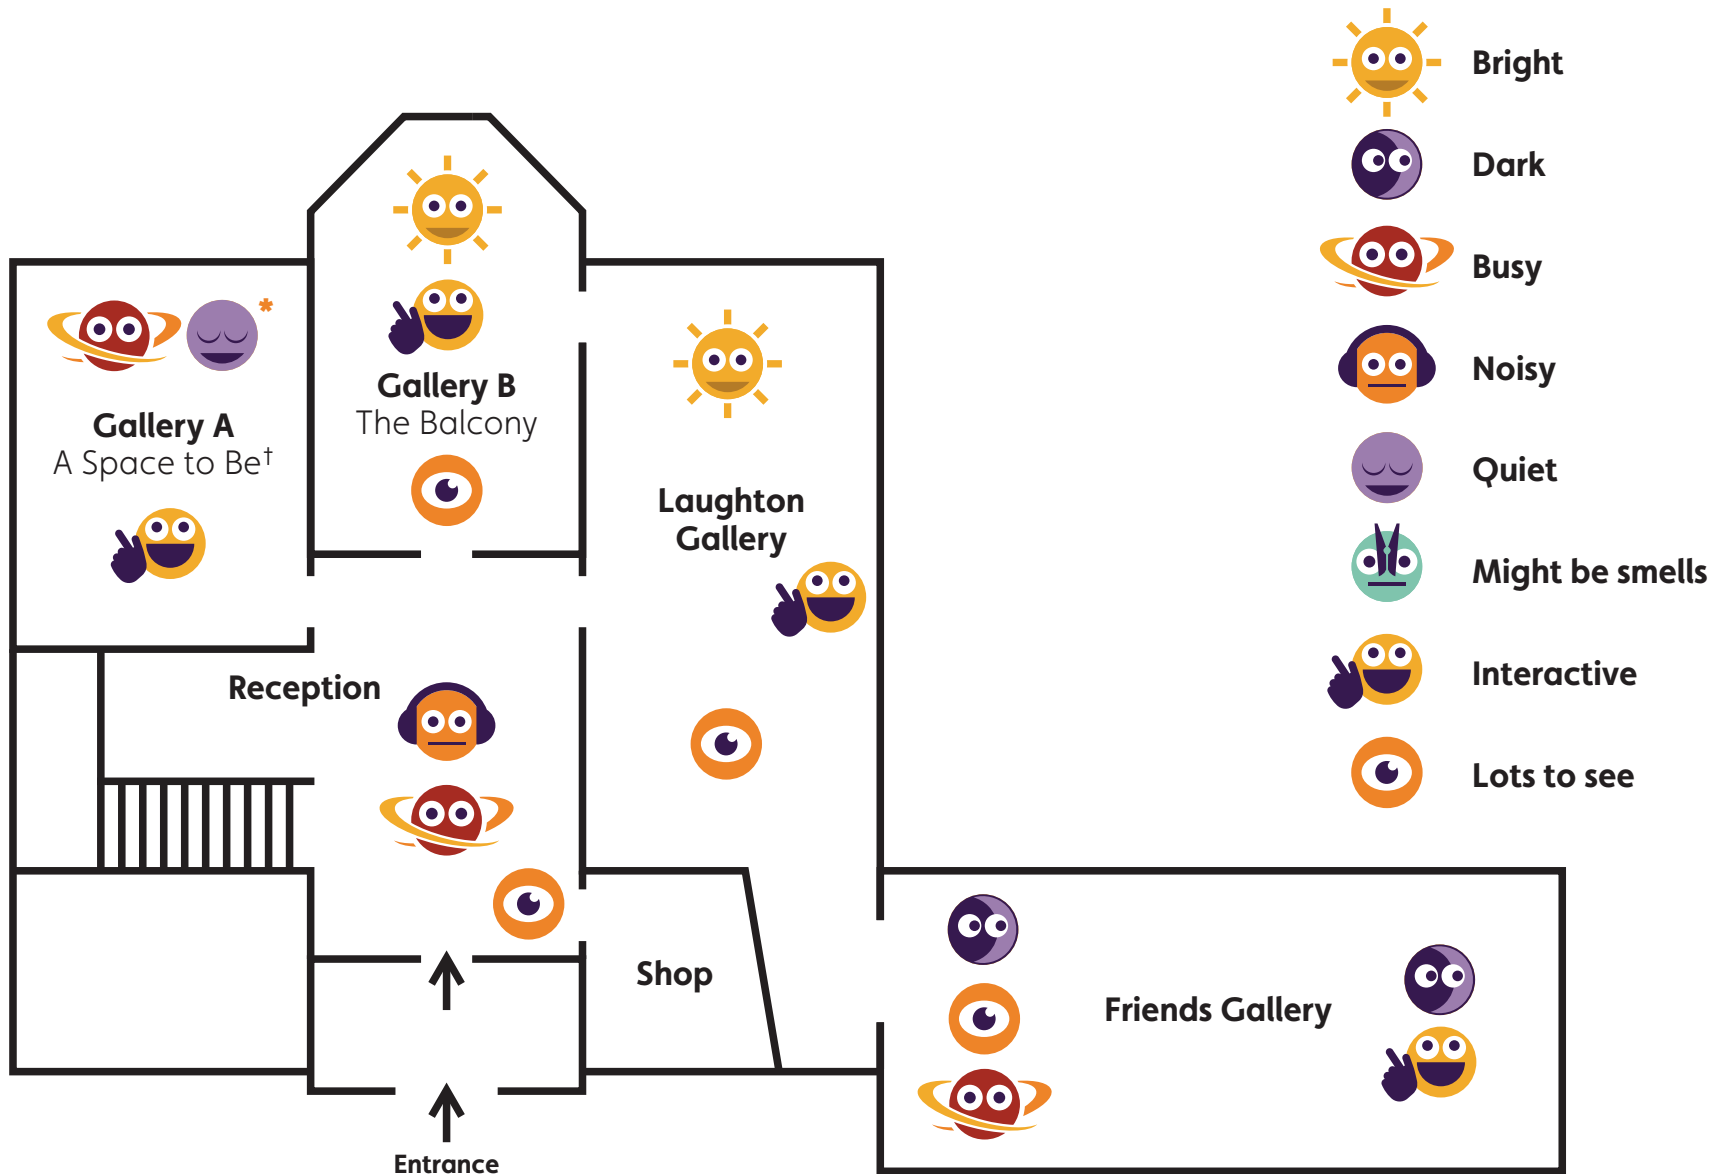

Sensory Map

Scarborough Art Gallery Ground Floor

Accessible toilets available at Woodend.

*Some days this will be a quiet space, other days it will be busy, dependent on activity.

†Please check with staff to find out when a Space to Be is open.

Sensory Map

Scarborough Art Gallery First Floor

-  Bright
 -  Dark
 -  Busy
 -  Noisy
 -  Quiet
 -  Might be smells
 -  Interactive
 -  Lots to see
-
-  Accessible Toilets
 -  Baby change