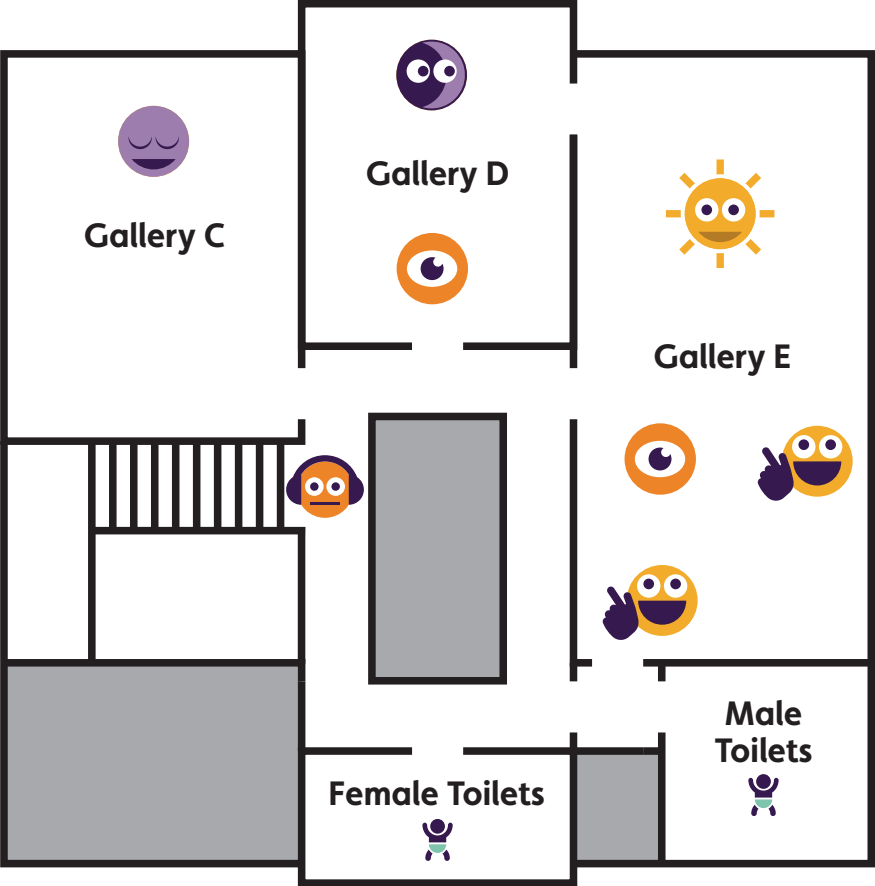

Sensory Map

Scarborough Art Gallery Ground Floor

Accessible toilets available at Woodend.

*Some days this will be a quiet space, other days it will be busy, dependent on activity.

†Please check with staff to find out when a Space to Be is open.

Sensory Map

Scarborough Art Gallery First Floor

-  Bright
 -  Dark
 -  Busy
 -  Noisy
 -  Quiet
 -  Might be smells
 -  Interactive
 -  Lots to see
-
-  Accessible Toilets
 -  Baby change