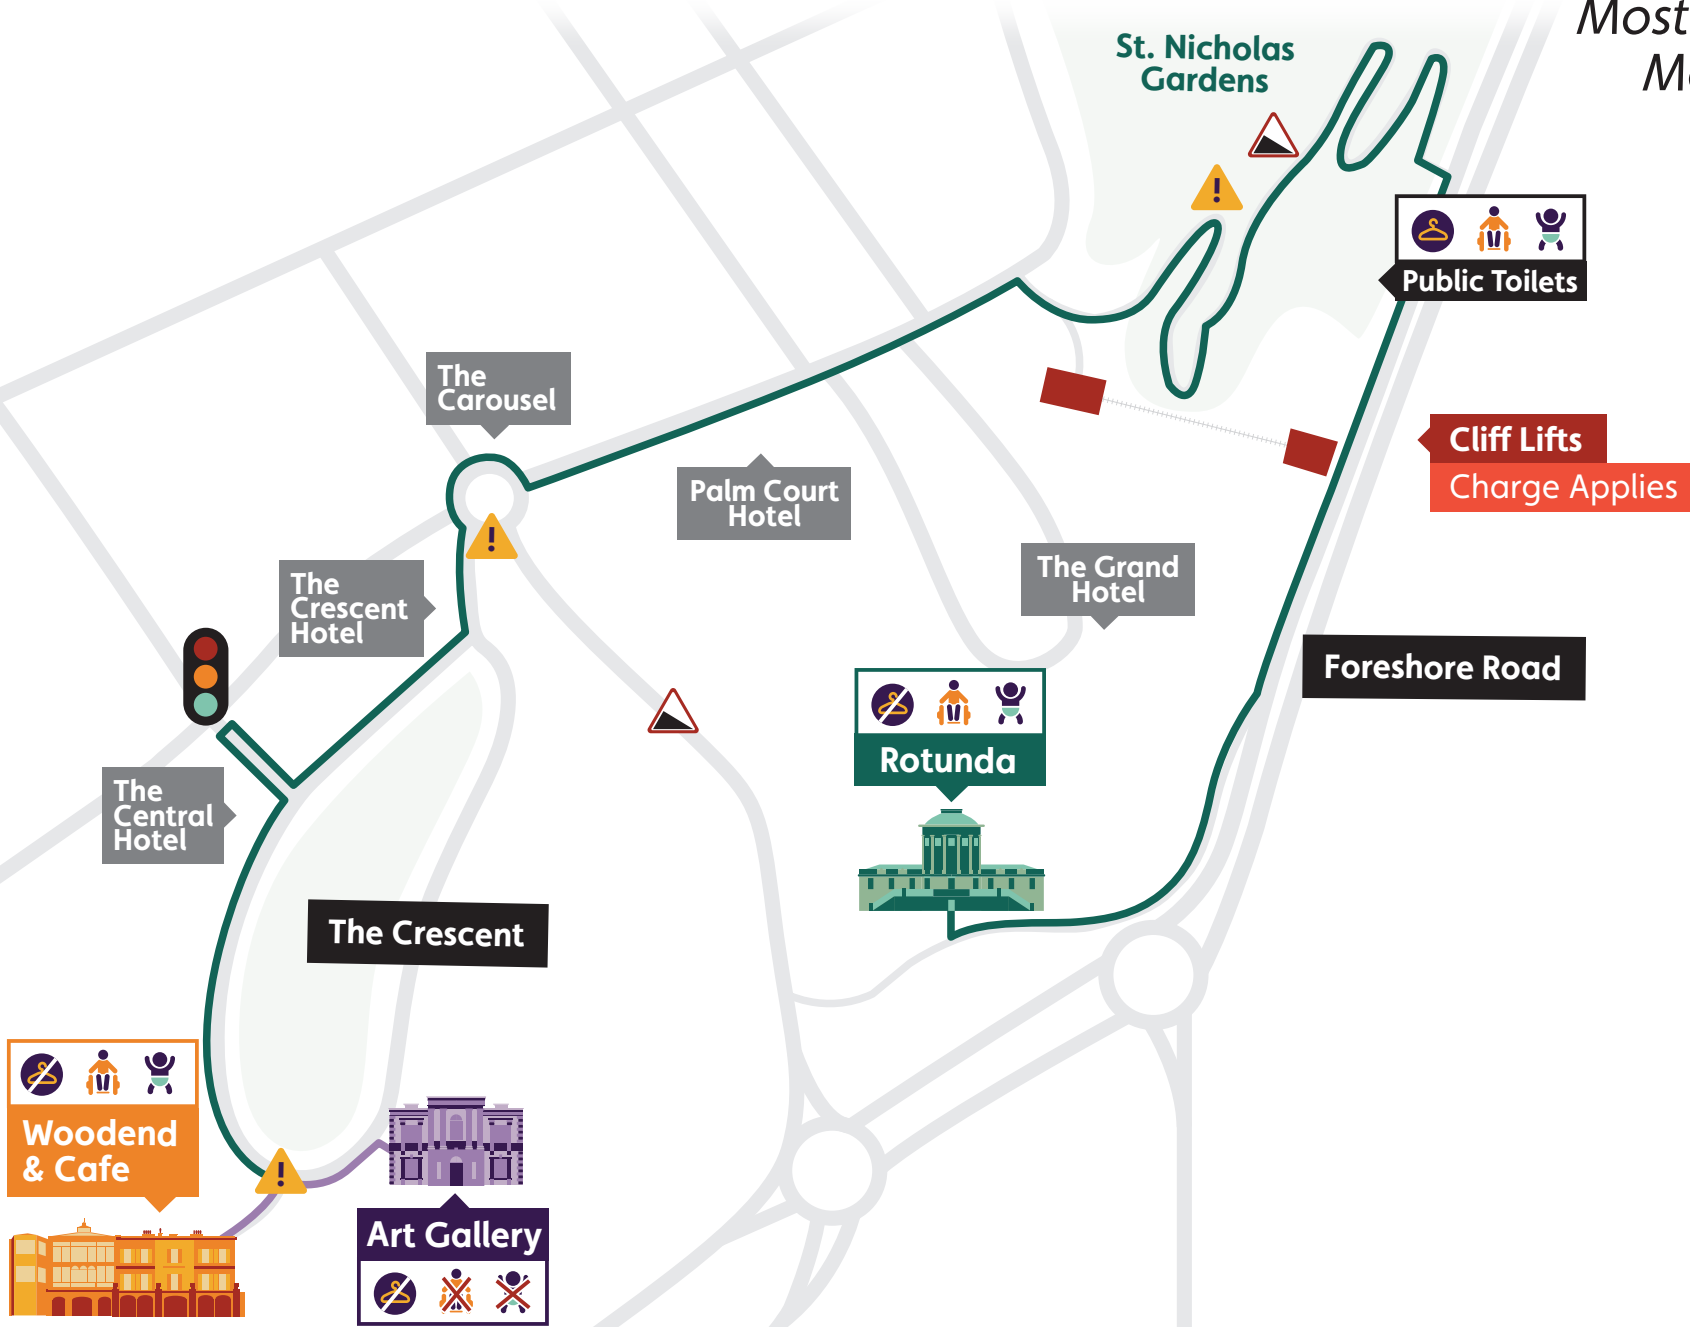

# Mobility Access Map

## Scarborough Museums and Galleries Most Accessible Route Mobility Scooters & Wheelchairs

-  Hill
-  Changing Place
-  Accessible Toilets
-  Baby Changing
-  No Changing Place
-  No Accessible Toilets
-  No Baby Changing
-  Warning Spot
-  Traffic Lights

-  Woodend to Art Gallery Route
-  The Crescent to Rotunda Route

**Route Timing**  
20 - 30 minutes  
based on powered  
mobility scooter