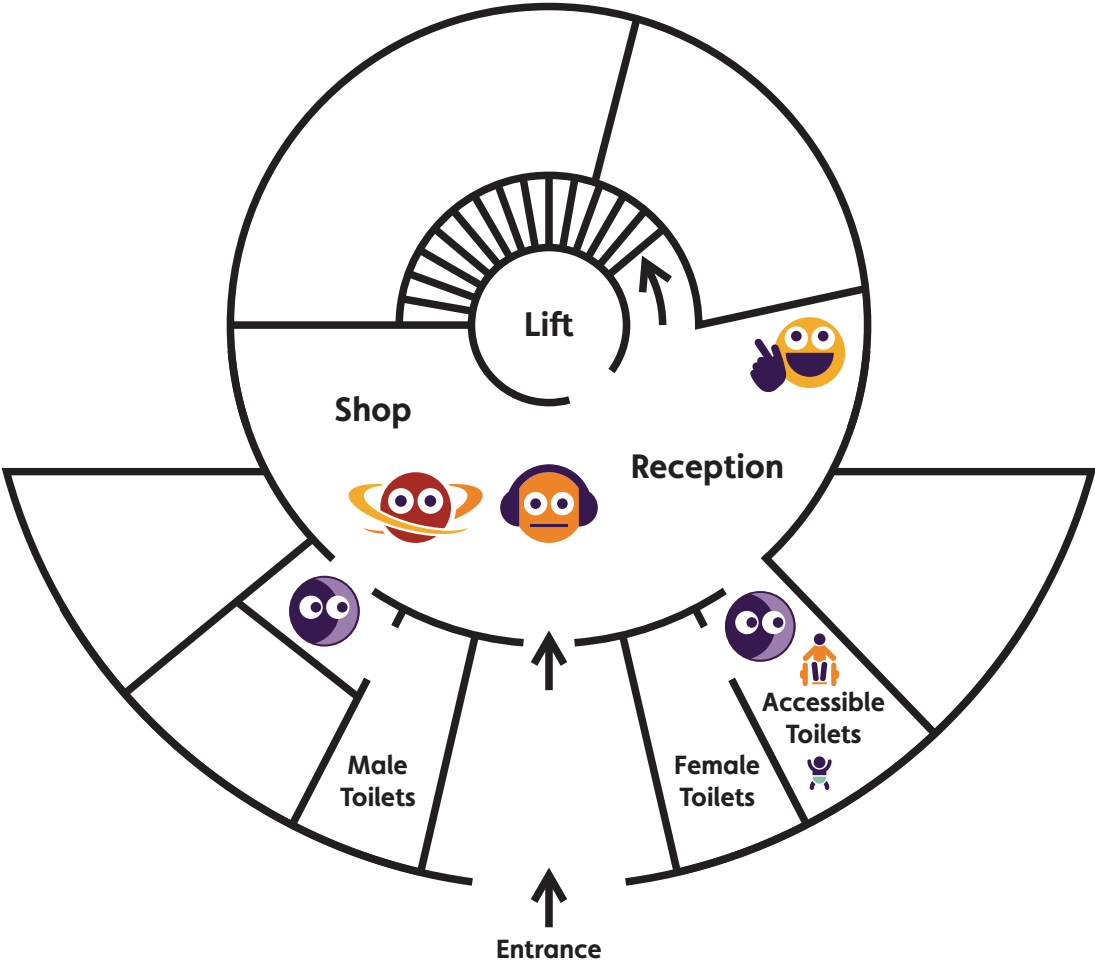

Contents

Scarborough
Art Gallery

Sensory Maps

Sensory Map

Scarborough Art Gallery Ground Floor

Accessible toilets available at Woodend.

*Some days this will be a quiet space, other days it will be busy, dependent on activity.

†Please check with staff to find out when a Space to Be is open.

Sensory Map

Scarborough Art Gallery First Floor

-  Bright
 -  Dark
 -  Busy
 -  Noisy
 -  Quiet
 -  Might be smells
 -  Interactive
 -  Lots to see
-
-  Accessible Toilets
 -  Baby change

Rotunda
Museum
Museum of Coastal
Heritage and Geology

Sensory Maps

Sensory Map

Rotunda Museum Ground Floor

- Bright
 - Dark
 - Busy
 - Noisy
 - Quiet
 - Might be smells
 - Interactive
 - Lots to see
-
- Accessible Toilets
 - Baby change

-  **Accessible Toilets**
-  **Baby change**

Scarborough
Museums and Galleries
Shaping the world around you

Accessible Route Map

Mobility Access Map

Scarborough Museums and Galleries Most Accessible Route Mobility Scooters & Wheelchairs