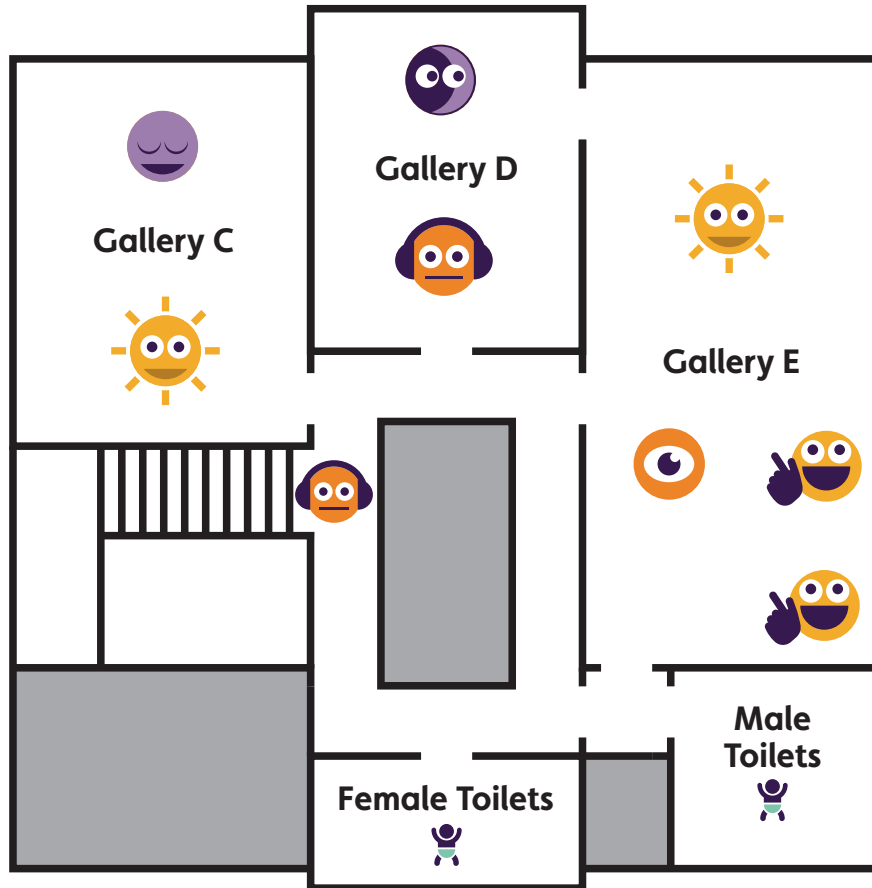

Contents

Scarborough
Art Gallery

Sensory Maps

Sensory Map

Scarborough Art Gallery Ground Floor

Accessible toilets available at Woodend.

*Some days this will be a quiet space, other days it will be busy, dependent on activity.

†Please check with staff to find out when a Space to Be is open.

Sensory Map

Scarborough Art Gallery First Floor

-  Bright
 -  Dark
 -  Busy
 -  Noisy
 -  Quiet
 -  Might be smells
 -  Interactive
 -  Lots to see
-
-  Accessible Toilets
 -  Baby change

Rotunda
Museum
Museum of Coastal
Heritage and Geology

Sensory Maps

Sensory Map

Rotunda Museum Ground Floor

- Bright
 - Dark
 - Busy
 - Noisy
 - Quiet
 - Might be smells
 - Interactive
 - Lots to see
-
- Accessible Toilets
 - Baby change

Sensory Map

Rotunda Museum First Floor

Sensory Map

Rotunda Museum Second Floor

Bright

Dark

Busy

Noisy