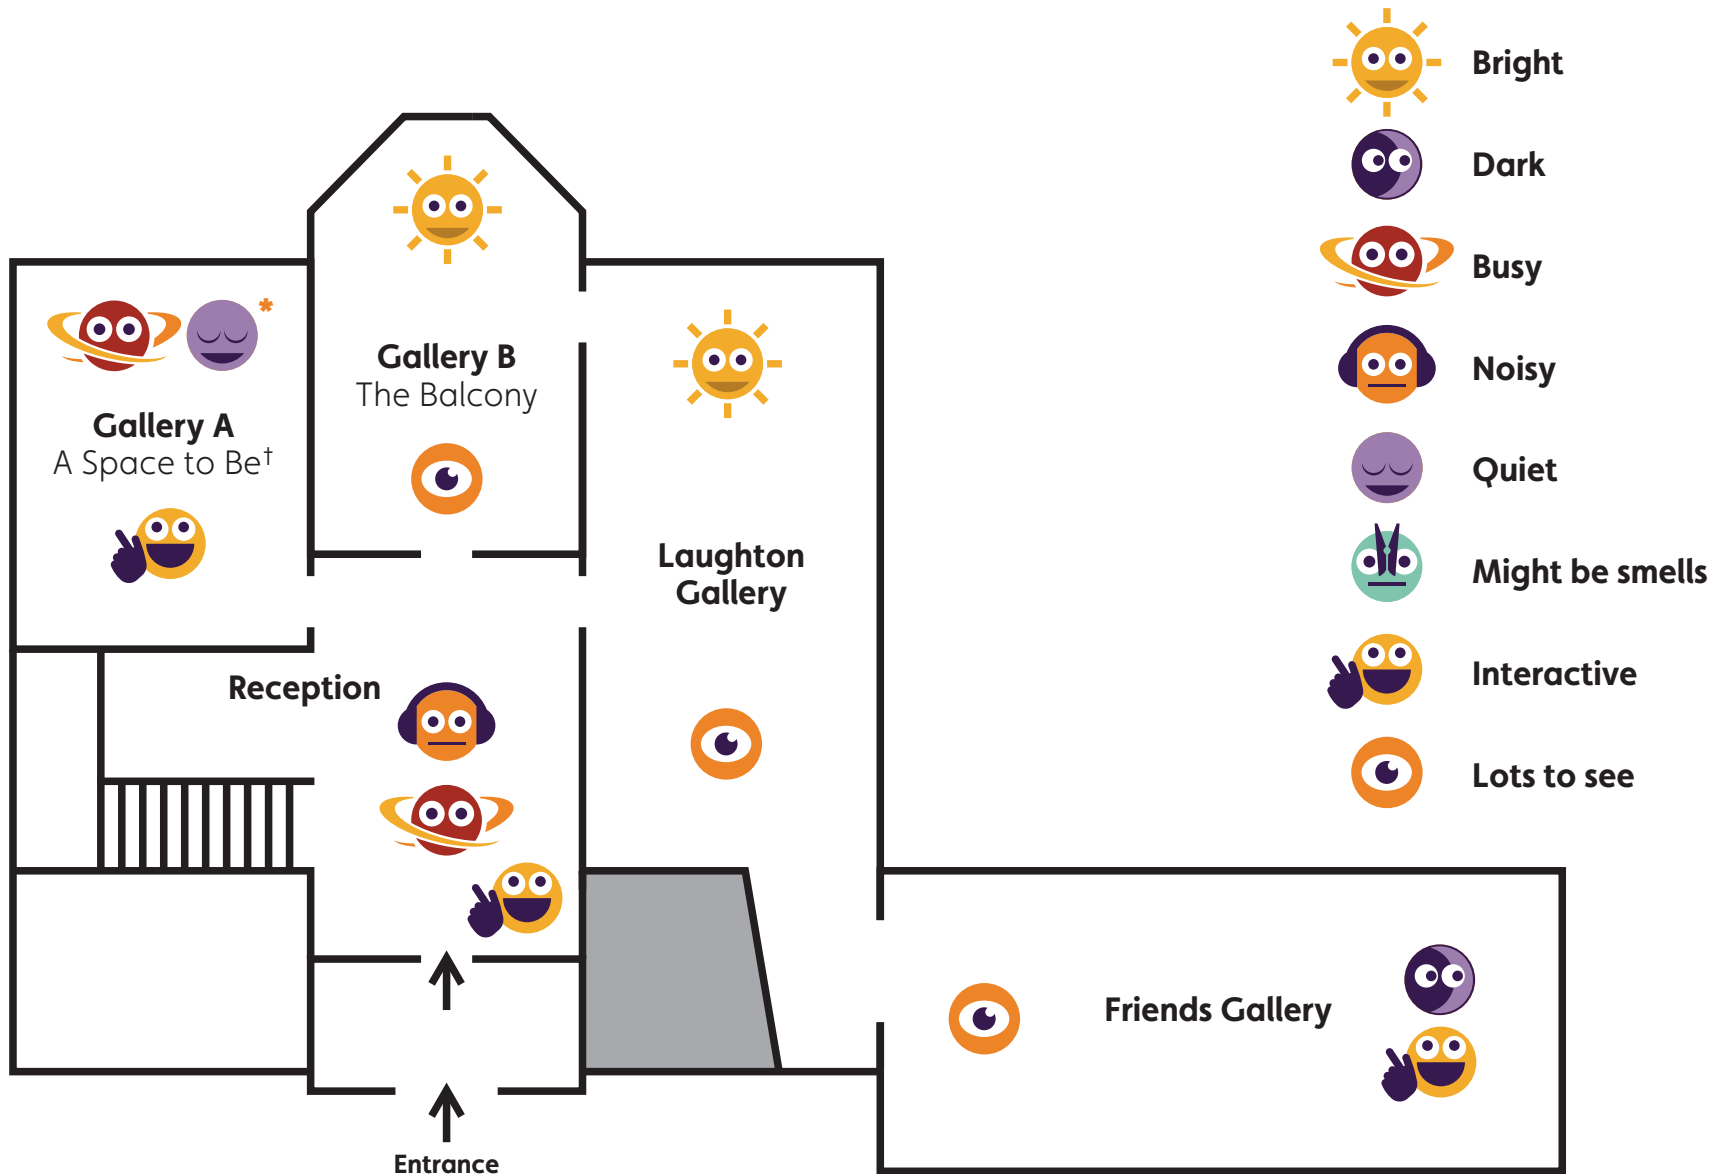

Contents

Scarborough
Art Gallery

Sensory Maps

Sensory Map

Scarborough Art Gallery Ground Floor

Accessible toilets available at Woodend.

*Some days this will be a quiet space, other days it will be busy, dependent on activity.

†Please check with staff to find out when a Space to Be is open.

Sensory Map

Scarborough Art Gallery First Floor

-  Bright
 -  Dark
 -  Busy
 -  Noisy
 -  Quiet
 -  Might be smells
 -  Interactive
 -  Lots to see
-
-  Accessible Toilets
 -  Baby change

Rotunda
Museum
Museum of Coastal
Heritage and Geology

Sensory Maps

Sensory Map

Rotunda Museum Ground Floor

- Bright
 - Dark
 - Busy
 - Noisy
 - Quiet
 - Might be smells
 - Interactive
 - Lots to see
-
- Accessible Toilets
 - Baby change

Sensory Map

Rotunda Museum First Floor

Sensory Map

Rotunda Museum Second Floor

Bright

Dark

Busy

Noisy