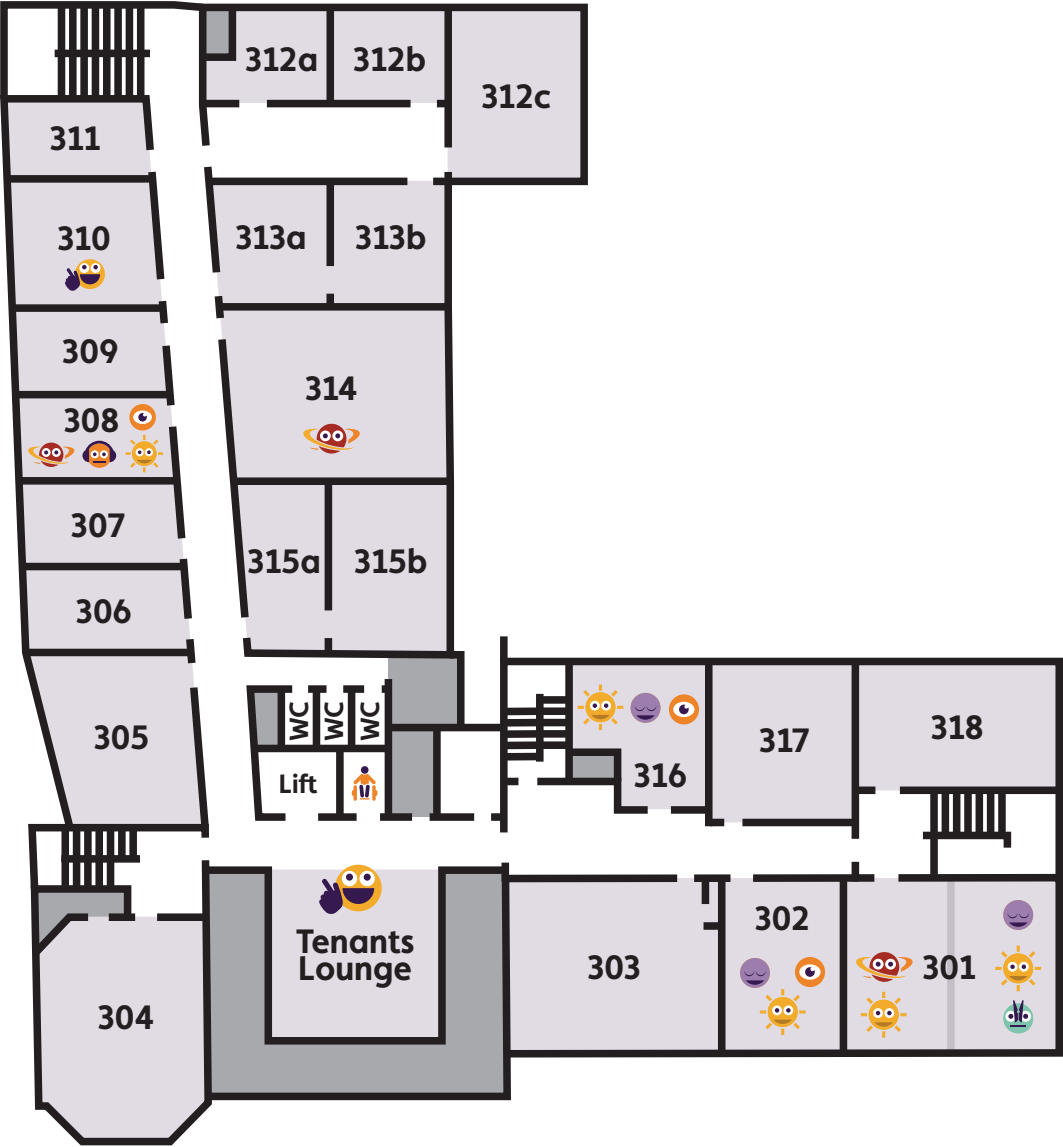

Sensory Map

Woodend Gallery and Studios First Floor

1. **Bright**
   - **Dark**
   - **Busy**
   - **Noisy**
   - **Quiet**
   - **Might be smells**
   - **Interactive**
   - **Lots to see**
   - **Bookable Space**
   - **Private Space
     By Invitation Only**
2. ---
3. **Accessible Toilets**
   - **Baby change**