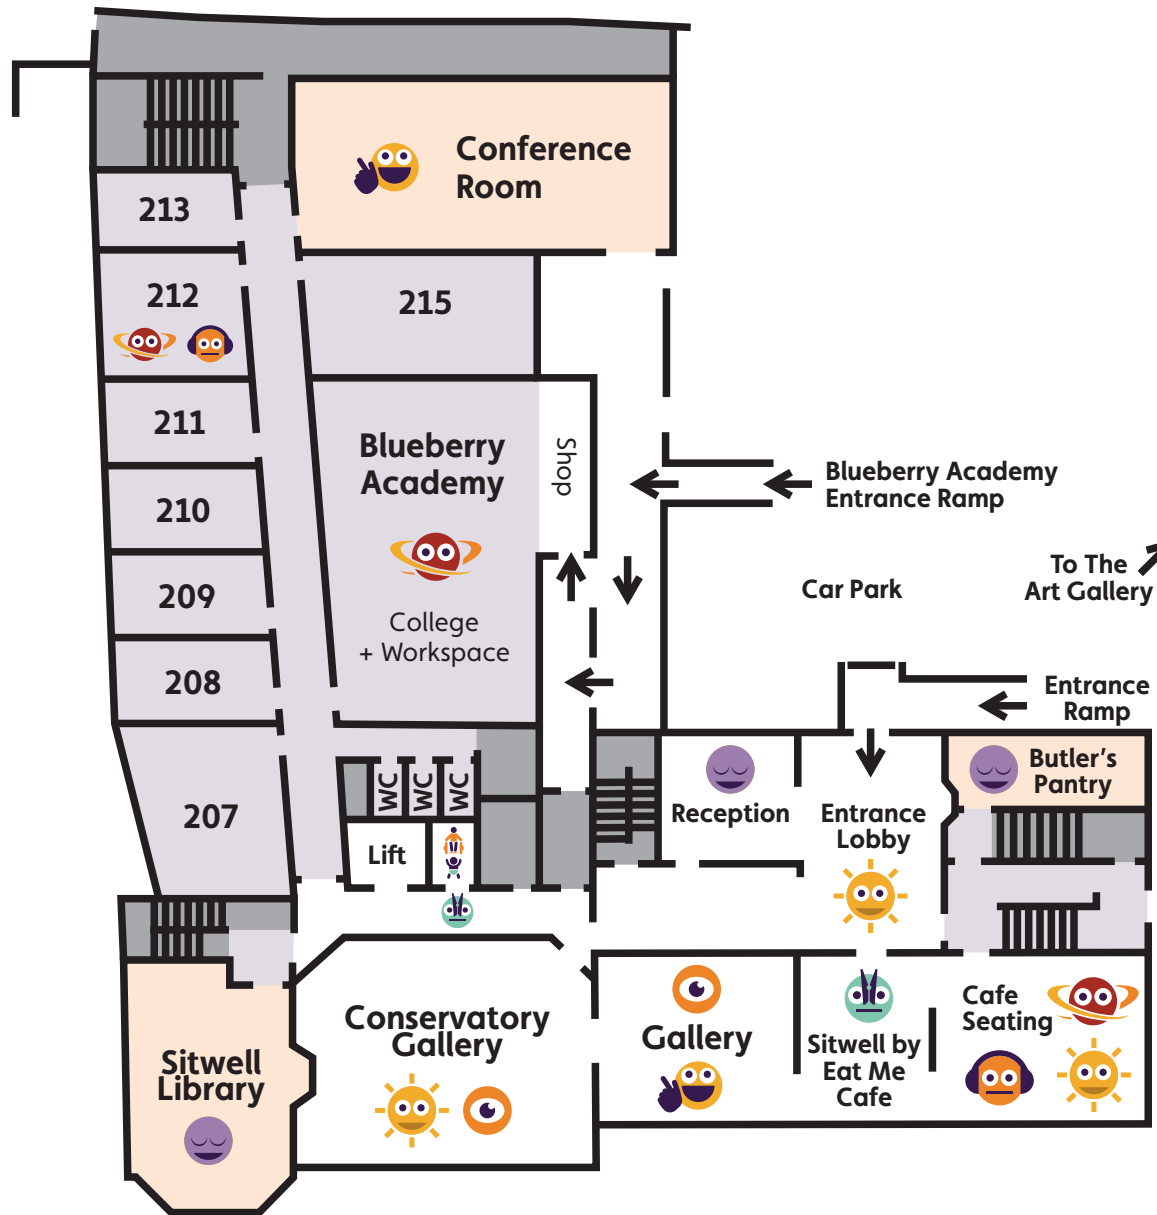

Rotunda
Museum
Museum of Coastal
Heritage and Geology

Sensory Maps

Sensory Map

Rotunda Museum Ground Floor

- Bright
 - Dark
 - Busy
 - Noisy
 - Quiet
 - Might be smells
 - Interactive
 - Lots to see
-
- Accessible Toilets
 - Baby change

Sensory Map

Rotunda Museum First Floor

Sensory Map

Rotunda Museum Second Floor

Bright

Dark

Busy

Noisy

Quiet

Might be smells

Interactive

Lots to see

Woodend
Gallery and Studios

Sensory Maps

Sensory Map

Woodend Gallery and Studios Ground Floor

-  Bright
 -  Dark
 -  Busy
 -  Noisy
 -  Quiet
 -  Might be smells
 -  Interactive
 -  Lots to see
 -  Bookable Space
 -  Private Space
By Invitation Only
-
-  Accessible Toilets
 -  Baby change

Sensory Map