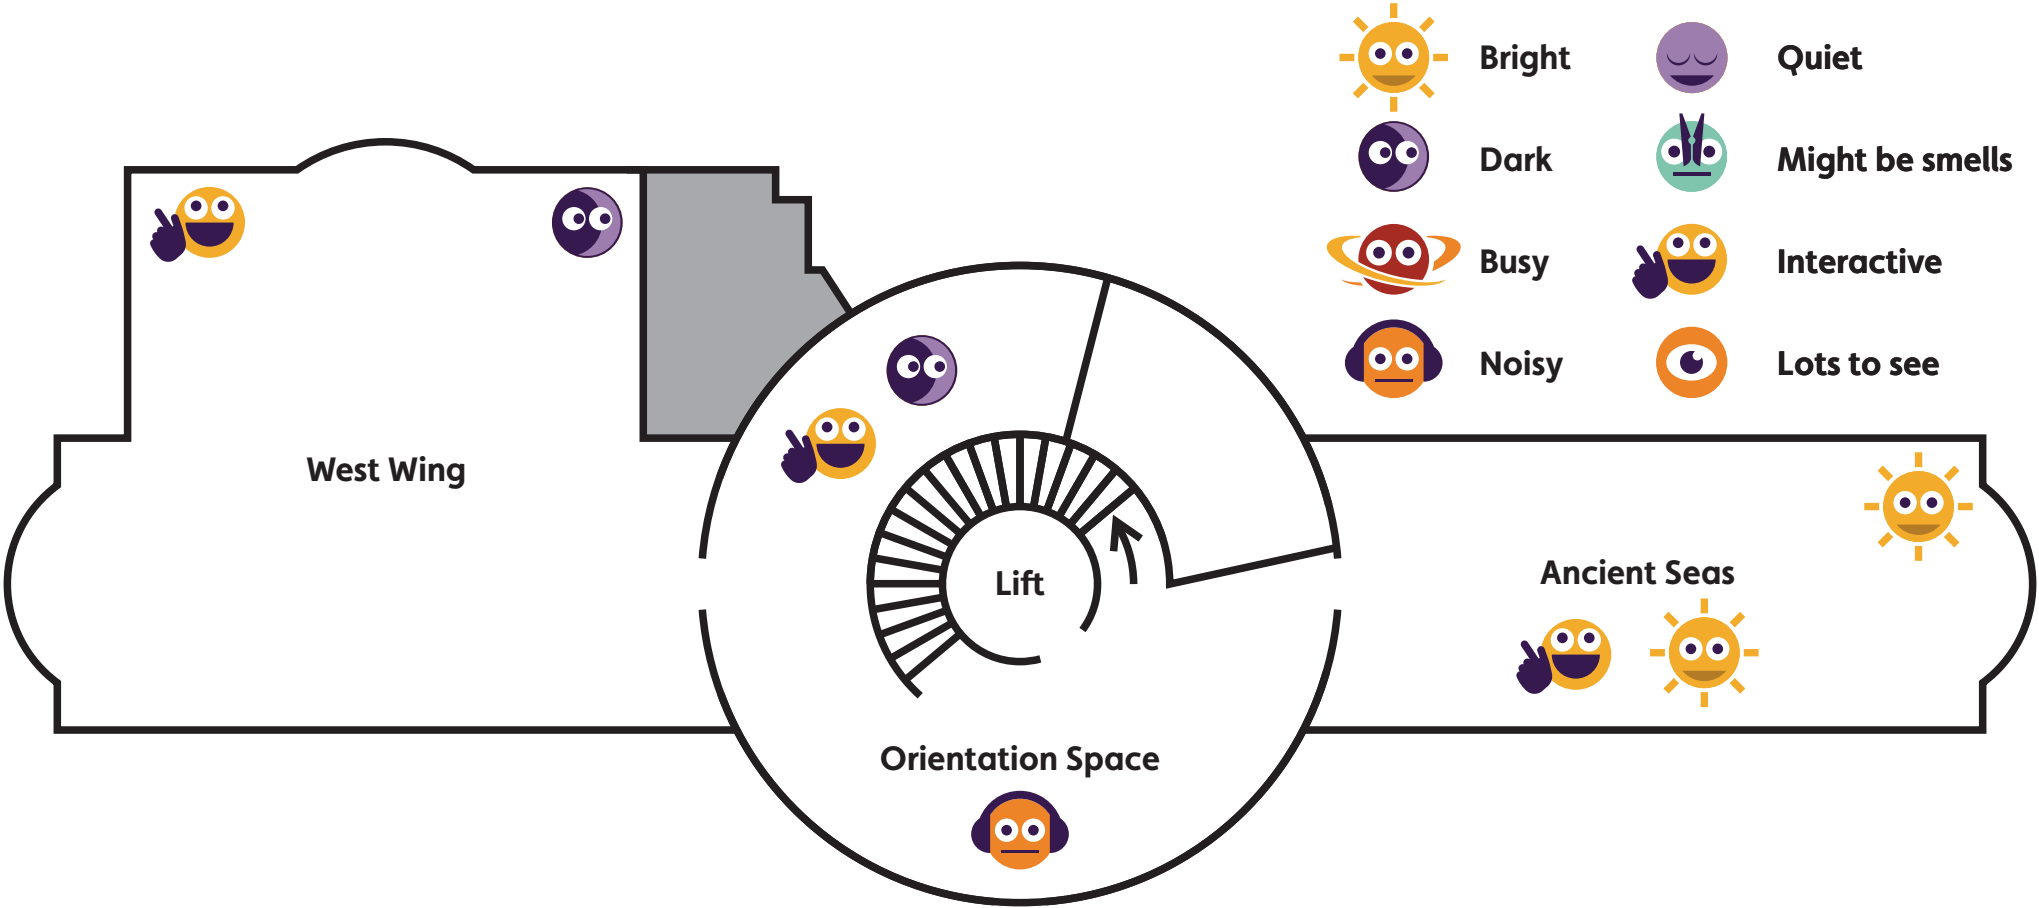

†Please check with staff to find out when a Space to Be is open.

Sensory Map

Scarborough Art Gallery First Floor

-  Bright
 -  Dark
 -  Busy
 -  Noisy
 -  Quiet
 -  Might be smells
 -  Interactive
 -  Lots to see
-
-  Accessible Toilets
 -  Baby change

Rotunda
Museum
Museum of Coastal
Heritage and Geology

Sensory Maps

Sensory Map

Rotunda Museum Ground Floor

- Bright
 - Dark
 - Busy
 - Noisy
 - Quiet
 - Might be smells
 - Interactive
 - Lots to see
-
- Accessible Toilets
 - Baby change

Sensory Map

Rotunda Museum First Floor

Sensory Map

Rotunda Museum Second Floor

Bright

Dark

Busy

Noisy