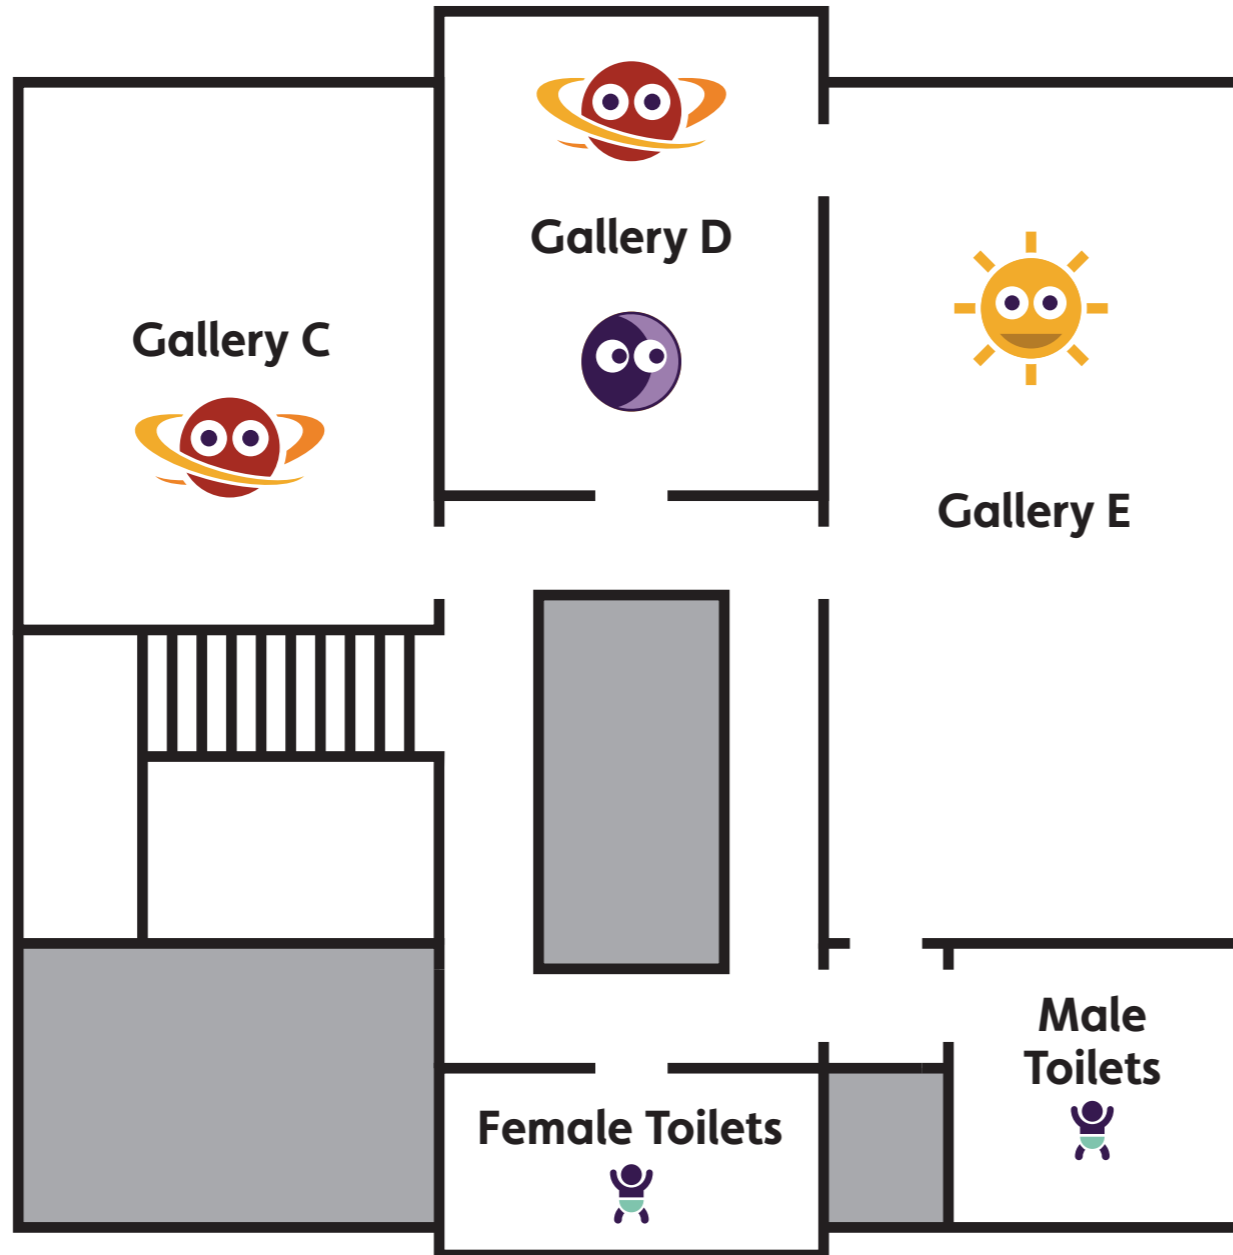

Sensory Map

Scarborough Art Gallery Ground Floor

Accessible toilets available at Woodend.

*Some days this will be a quiet space. †Please check with staff to find out when a Space to Be is open.

Sensory Map

Scarborough Art Gallery First Floor

-  **Bright**
 -  **Dark**
 -  **Busy**
 -  **Noisy**
 -  **Quiet**
 -  **Might be smells**
 -  **Interactive**
 -  **Lots to see**
-
-  **Accessible Toilets**
 -  **Baby change**