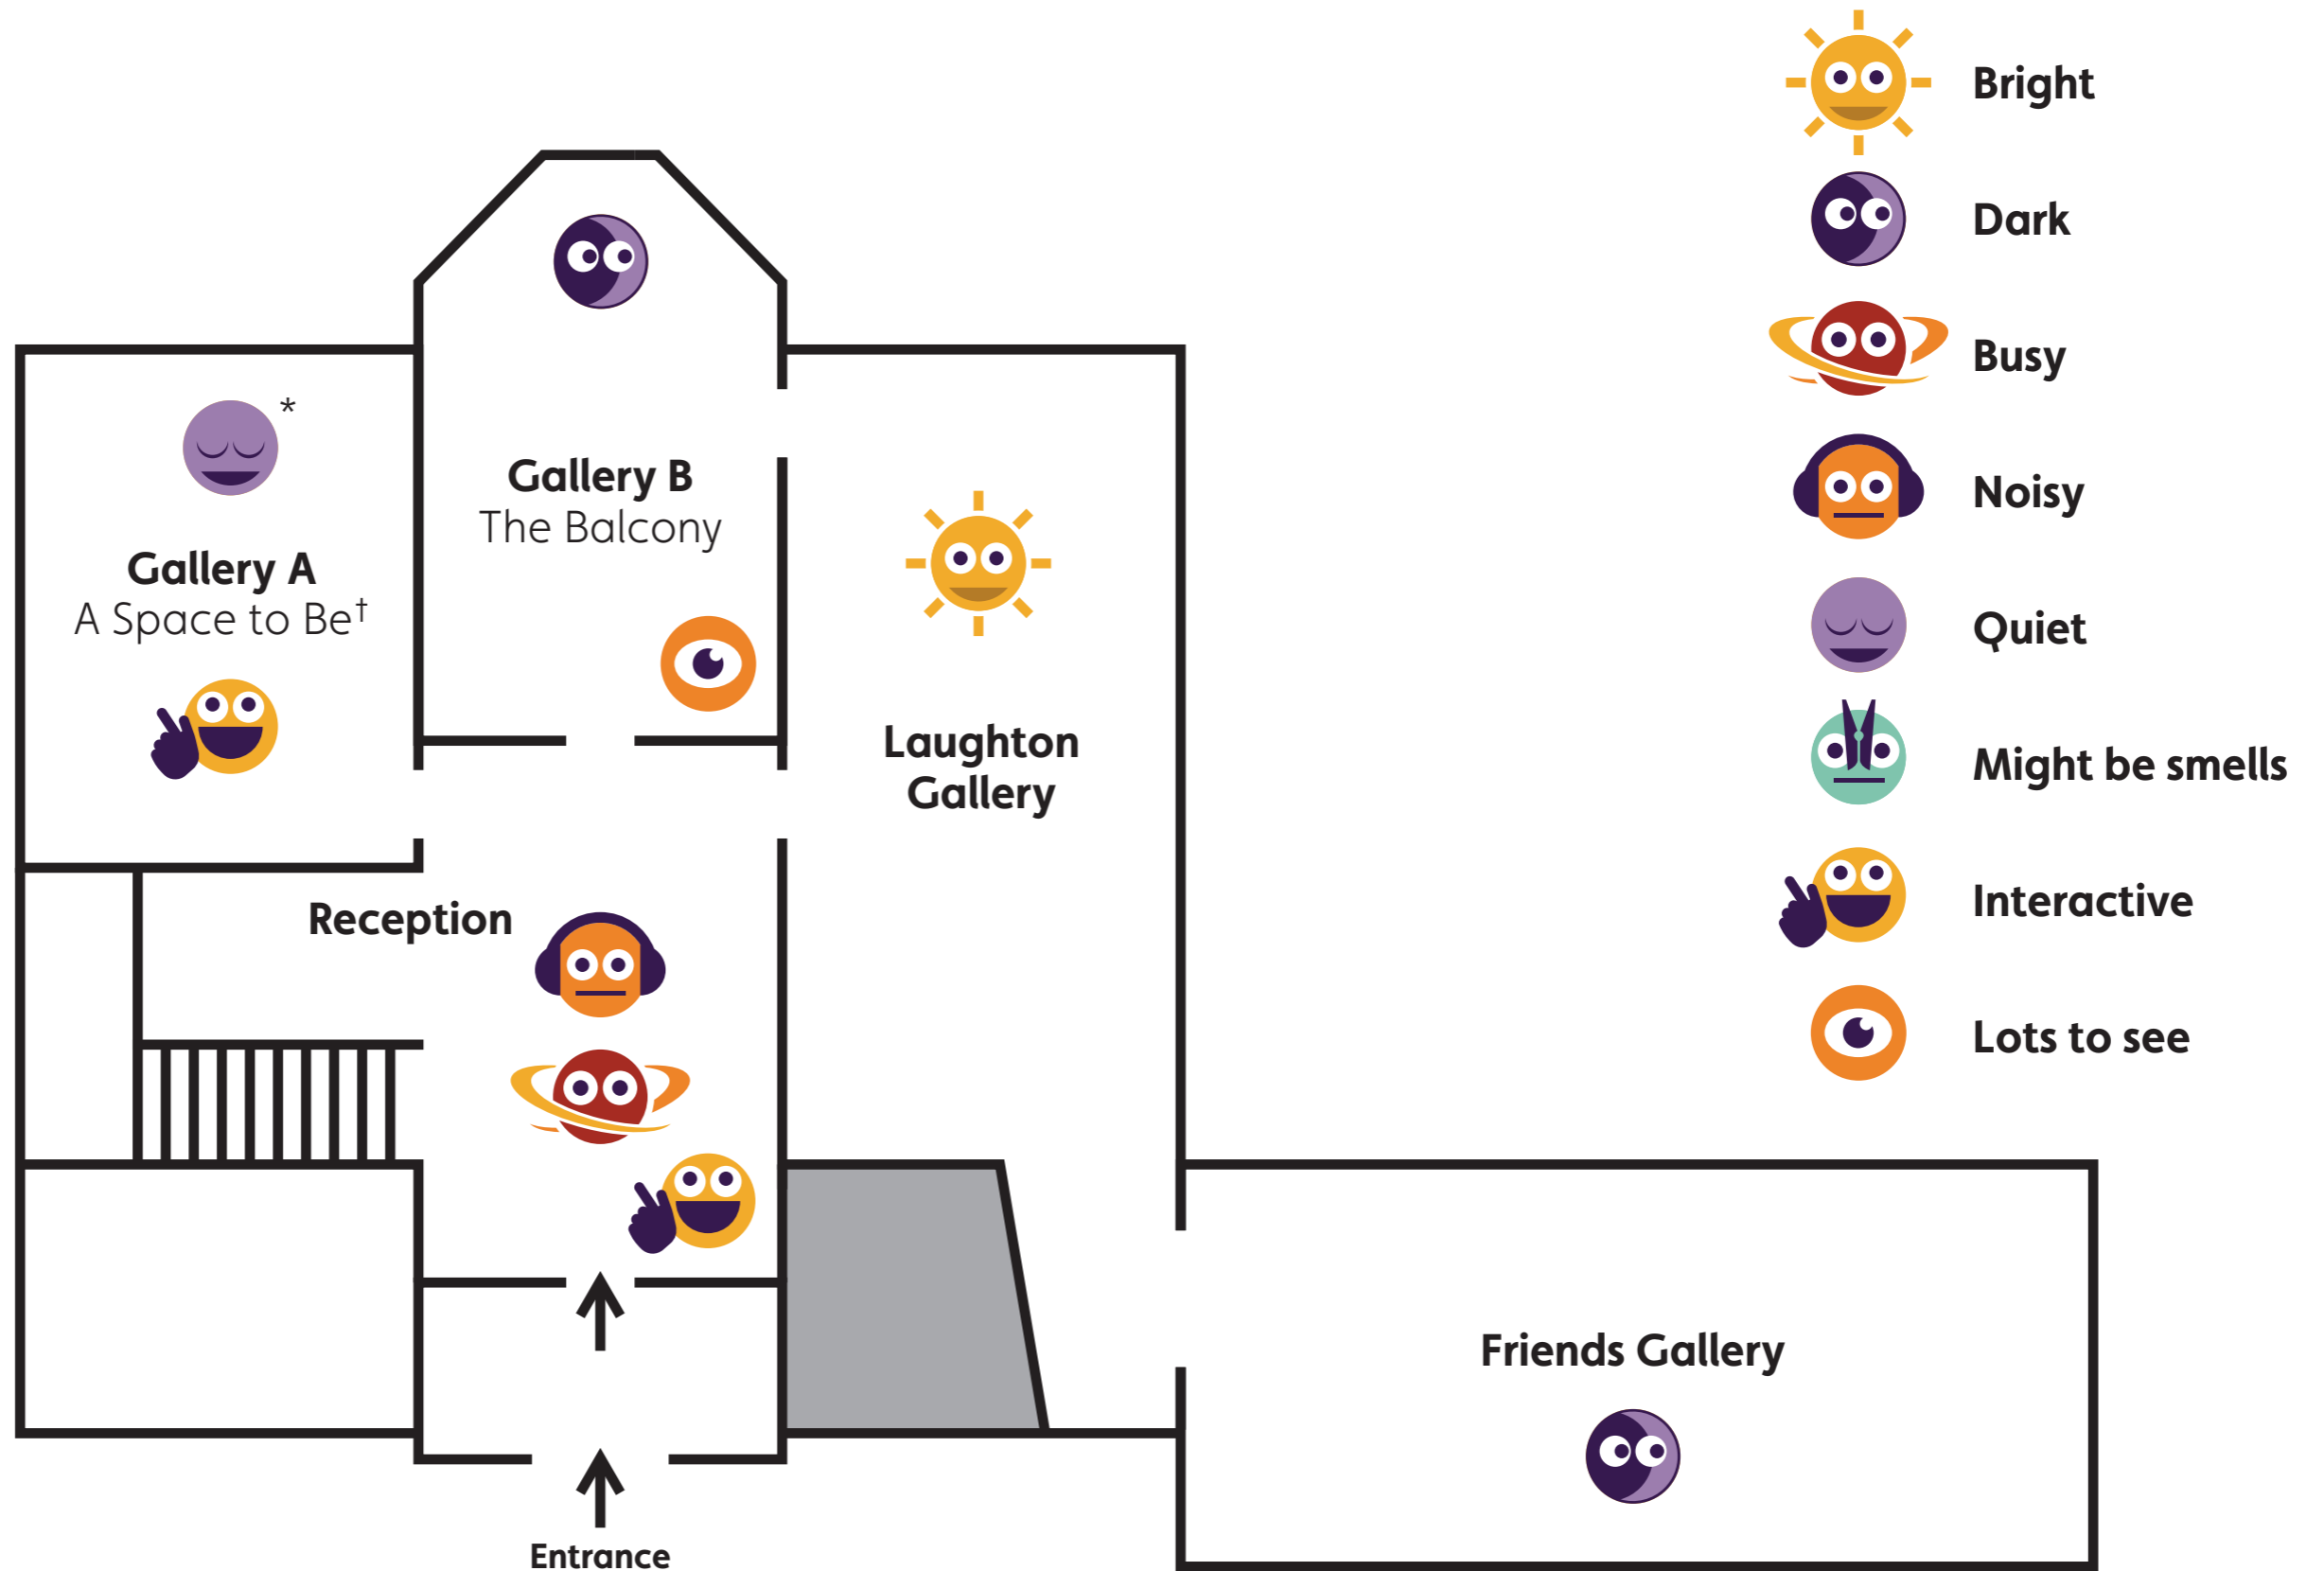

Sensory Map

Scarborough Art Gallery Ground Floor

Accessible toilets available at Woodend.

*Some days this will be a quiet space. †Please check with staff to find out when a Space to Be is open.

Sensory Map

Scarborough Art Gallery First Floor

-  **Bright**
 -  **Dark**
 -  **Busy**
 -  **Noisy**
 -  **Quiet**
 -  **Might be smells**
 -  **Interactive**
 -  **Lots to see**
-
-  **Accessible Toilets**
 -  **Baby change**